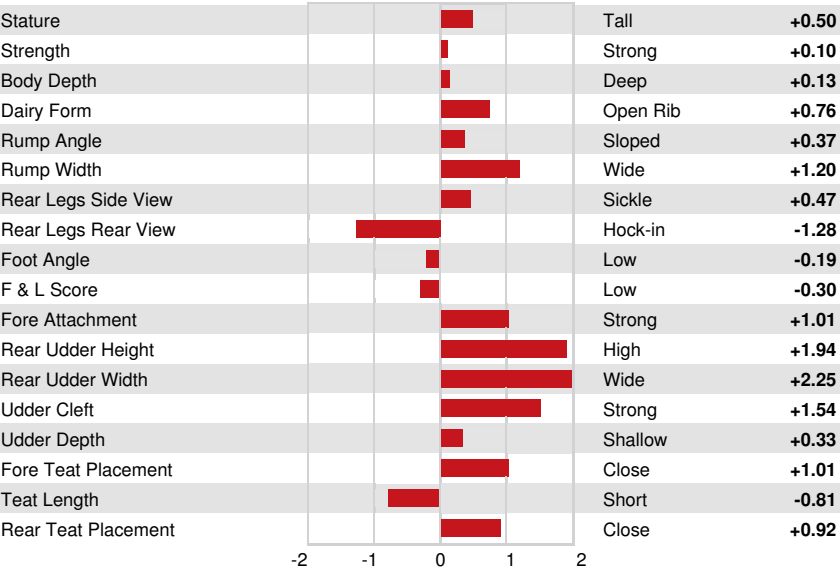

CONFORMATION 186 Herds 402 Dtrs 85% Rel MACE / 12-24

PTAT	0.95	Body Composite	0.04
Udder Composite	1.35	Dairy Composite	0.24
Feet & Legs Composite	-0.67		

PEAK BOMBERO MAXIMA
DAM