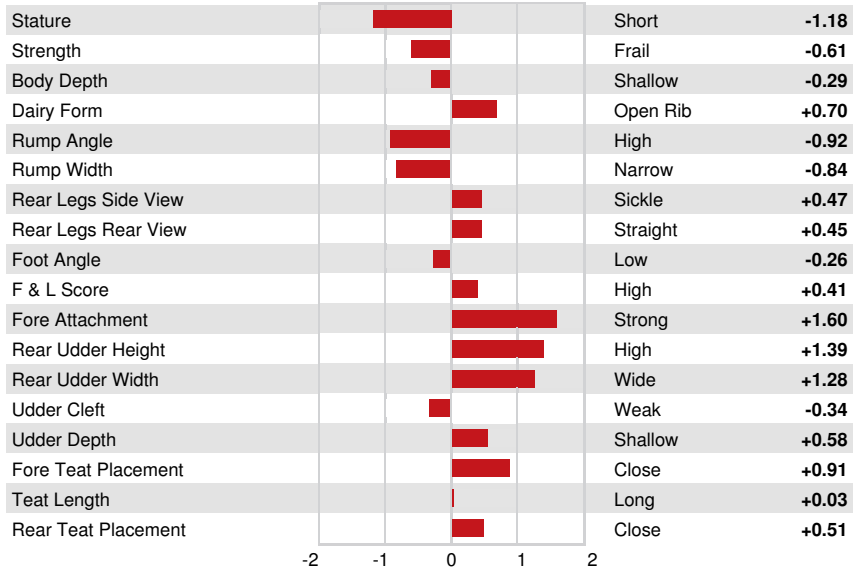

CONFORMATION 63 Herds 235 Dtrs 93% Rel MACE / 12-24

PTAT	0.80	Body Composite	-1.21
Udder Composite	1.40	Dairy Composite	-0.34
Feet & Legs Composite	0.67		

SANDY-VALLEY MG CALAMITY
DAM