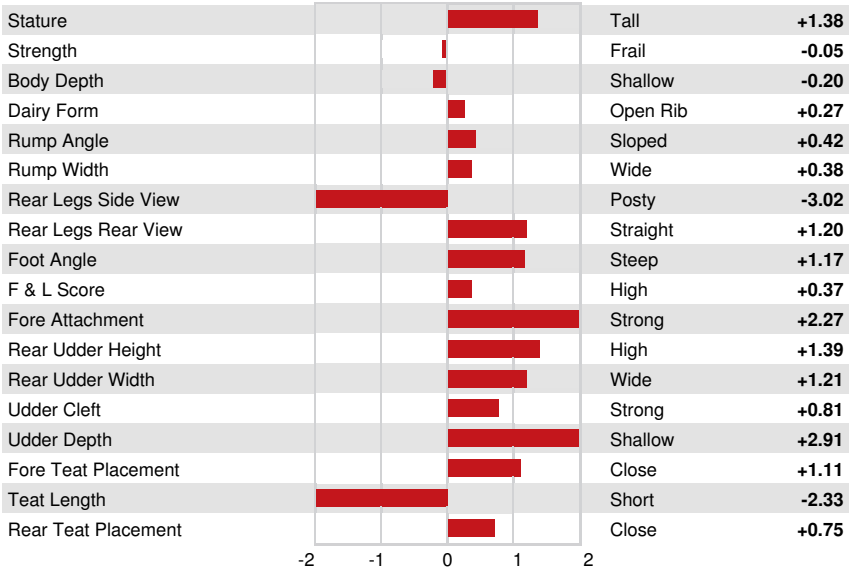

GTPI 2306

TD TR TL TY TV 99%-I HH1F HH2F HH3F HH4F HH5F HH6F HCDF HMWF

Reg. #: HO840M3130854061 aAa: 213465 DMS: 561
Born: 05/19/2015 Kappa Casein: BB Beta Casein: A2A2

PRODUCTION		2577 Herds	12197 Dtrs	99% Rel	MACE-G / 12-24
Milk lbs	Fat lbs				
-215	37			+0.18	3
NM$ 294	CM$ 302			FM$ 247	GM$ 286
DWP$ 342					
Feed Efficiency	RFI			Feed Saved	Methane Efficiency
75	-150			118	104
Daughter Average (ME) Milk 25,287 lbs Fat 1,043 lbs Protein 828 lbs					

HEALTH & REPRODUCTION		Immunity 99	
Productive Life	1.0	Calf Immunity	97
Somatic Cell Score	2.91	Cow Conception Rate	-0.2
Daughter Pregnancy Rate	-0.6	Heifer Conception Rate	2.1
Livability	0.3	Sire Calving Ease	1.9% 98% Rel
Heifer Livability	-0.3	Daughter Calving Ease	1.7% 94% Rel
Fertility Index	0.0	Sire Stillbirth	6.1%
		Daughter Stillbirth	4.7%

CONFORMATION		1990 Herds	6653 Dtrs	98% Rel	MACE / 12-24
PTAT	1.17			Body Composite	0.20
Udder Composite	1.42			Dairy Composite	-0.27
Feet & Legs Composite	0.16				

PINE-TREE 2149ROBST 4846
GRANDDAM