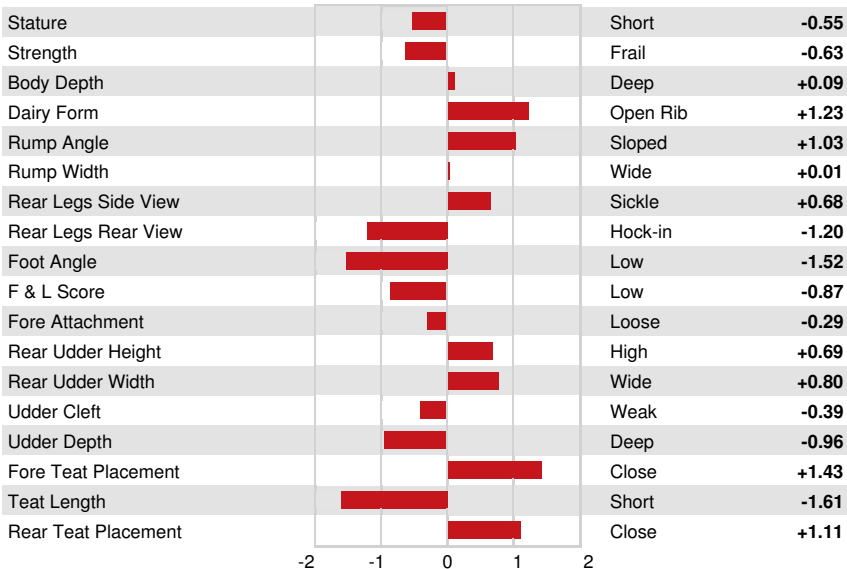

CONFORMATION 375 Herds 1644 Dtrs 98% Rel MACE / 12-24

PTAT	-0.20	Body Composite	-1.15
Udder Composite	0.18	Dairy Composite	-0.04
Feet & Legs Composite	-0.95		

EL-NA MYSPACE 6457