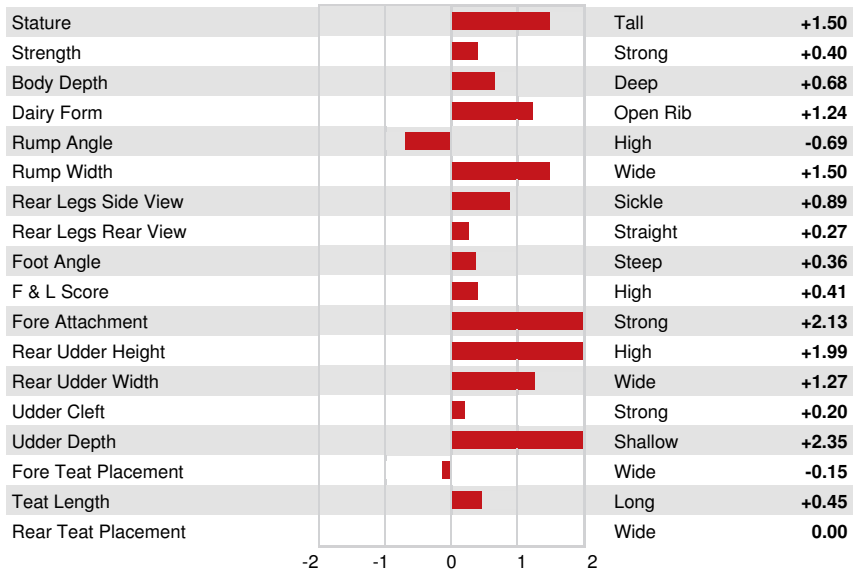

CONFORMATION G Herds G Dtrs 80% Rel HAUSA-G / 12-24

PTAT	1.58	Body Composite	0.36
Udder Composite	1.39	Dairy Composite	0.70
Feet & Legs Composite	0.04		

KONNY
FIFTH DAM