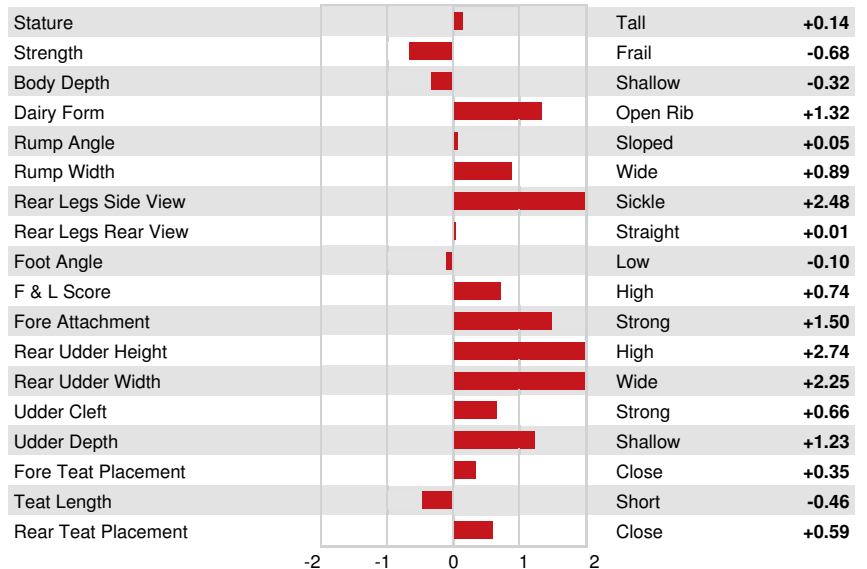

PRODUCTION 88 Herds 506 Dtrs 91% Rel MACE-G / 12-24

Milk lbs 1005	Fat lbs 67	Fat % +0.11	Protein lbs 50	Protein % +0.07
NM\$ 787	CM\$ 806	FM\$ 681	GM\$ 738	DWP\$ 748
Feed Efficiency 208	RFI -7	Feed Saved 151	Methane Efficiency 100	

HEALTH & REPRODUCTION

Immunity 101

Productive Life	3.9	Calf Immunity	96
Somatic Cell Score	2.59	Cow Conception Rate	-0.4
Daughter Pregnancy Rate	-1.1	Heifer Conception Rate	2.5
Livability	1.2	Sire Calving Ease	2.1% 36% Rel
Heifer Livability	0.4	Daughter Calving Ease	2.0% 34% Rel
Fertility Index	0.1	Sire Stillbirth	5.6%
		Daughter Stillbirth	4.6%

CONFORMATION

57 Herds 245 Dtrs 86% Rel MACE / 12-24

PTAT	1.43	Body Composite	-0.95
Udder Composite	1.84	Dairy Composite	0.04
Feet & Legs Composite	0.44		

KANU
FOURTH DAM

KAIRO
FIFTH DAM