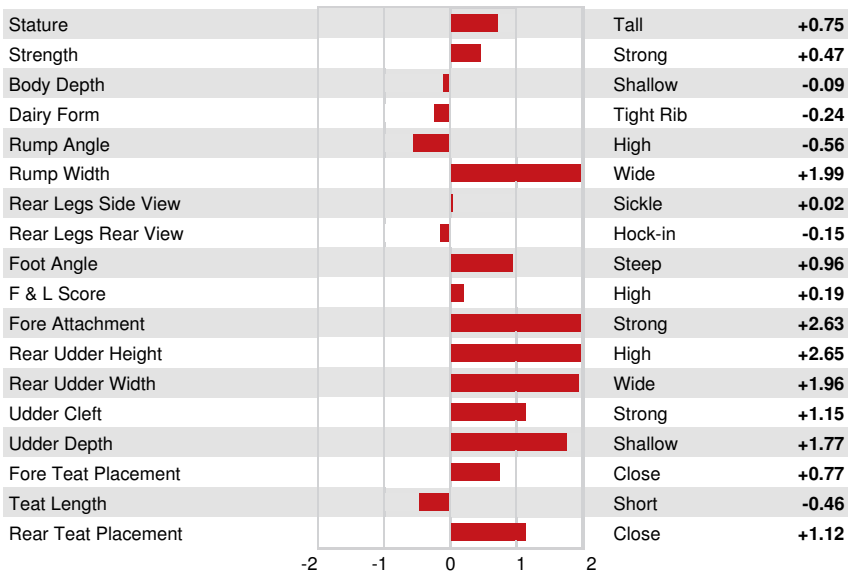

CONFORMATION 21 Herds 71 Dtrs 89% Rel MACE / 12-24

PTAT	1.18	Body Composite	0.95
Udder Composite	2.03	Dairy Composite	-0.41
Feet & Legs Composite	0.00		

REGANCREST JS BETSIE
GRANDDAM