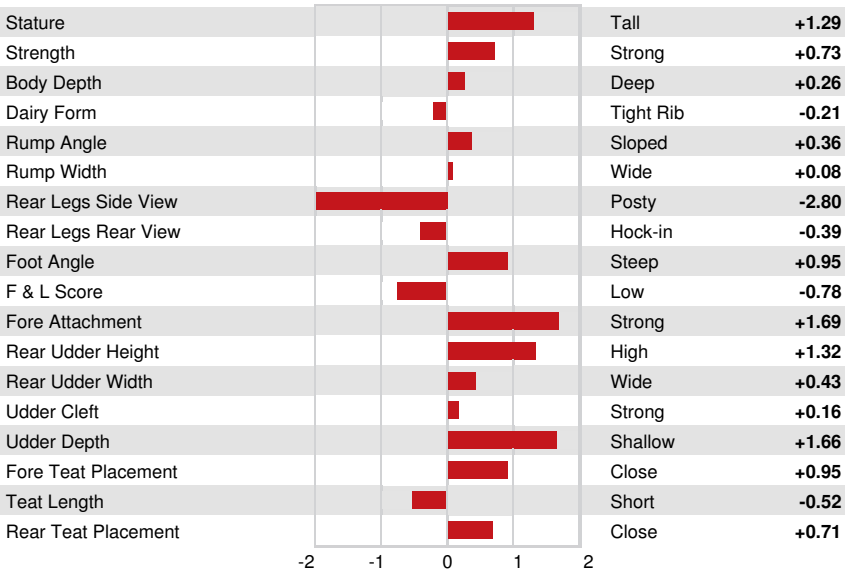

PROGENESIS FORTUNE
PROGENESIS MODESTY MADRID VG-85-2YR-CAN
BACON-HILL PETY MODESTY
PEAK BOMBERO MAXIMA VG-87-6YR-USA DOM
RICHMOND-FD EL BOMBERO
BRYHILL RANSOM MARQUISE GP-83-2YR-USA DOM 1*

GTPI 2573

TD TR TL TY TV 99%-I HH1F HH2F HH3F HH4F HH5F HH6F HCDF HMWF

Reg. #: HOHUNM3363832628 aAa: 234156 DMS:
Born: 04/03/2018 Kappa Casein: BB Beta Casein: A1A2

PRODUCTION		G Herds	G Dtrs	82% Rel	CDCB-G / 12-24				
Milk lbs	502	Fat lbs	63	Fat %	+0.17	Protein lbs	33	Protein %	+0.07
NM$	548	CM$	560	FM$	461	GM$	561	DWP$	658
Feed Efficiency	139	RFI	1	Feed Saved	-146	Methane Efficiency			

HEALTH & REPRODUCTION **Immunity 97**

Productive Life	2.1	Calf Immunity	83
Somatic Cell Score	2.90	Cow Conception Rate	2.1
Daughter Pregnancy Rate	1.1	Heifer Conception Rate	-0.1
Livability	1.1	Sire Calving Ease	1.9% 63% Rel
Heifer Livability	0.8	Daughter Calving Ease	1.4% 62% Rel
Fertility Index	1.4	Sire Stillbirth	5.0%
		Daughter Stillbirth	4.6%

CONFORMATION HAUSA-G / 12-24

PTAT	0.55	Body Composite	0.96
Udder Composite	0.91	Dairy Composite	-0.25
Feet & Legs Composite	-1.09		

PROGENESIS MODESTY MADRID
DAM