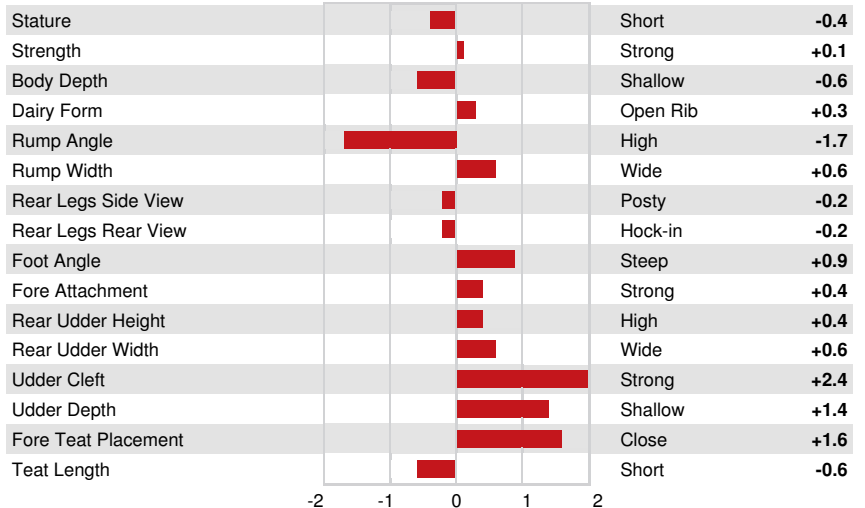

CONFORMATION 41 Herds 80 Dtrs 86% Rel AGCC-G

PTAT	0.6
Udder Composite	1.5
Feet & Legs Composite	1.1

COULEE CREST PILOT LAVA
DAUGHTER