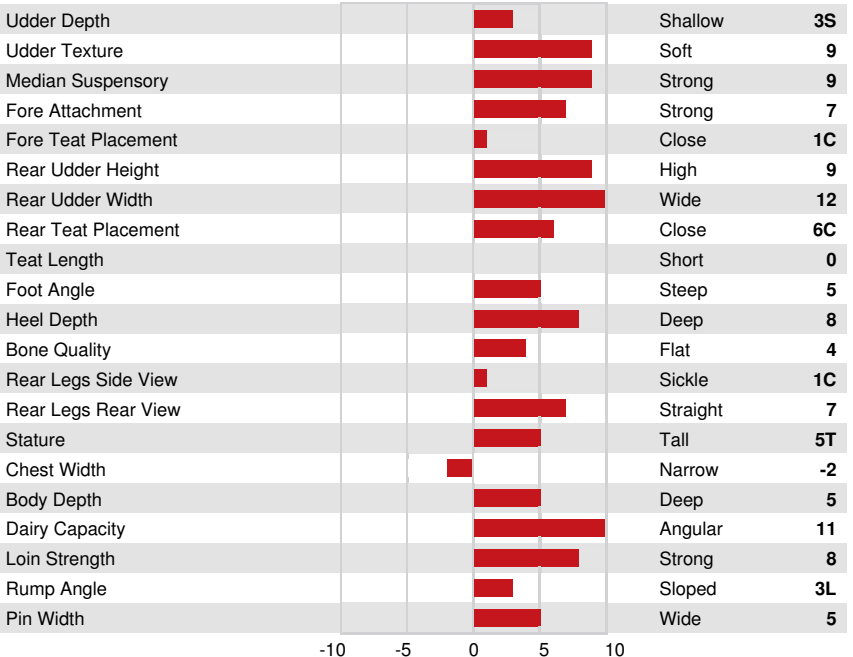

FARNEAR DELTA-LAMBDA
 PEACE&PLENTY DOC JUBIE16 EX-94-4YR-USA
 WOODCREST KING DOC
 PEACE&PLENTY ATWD JUBILANT EX-93-3E-USA
 MAPLE-DOWNS-I G W ATWOOD
 EHRHARDT DUNDEE JEWELS EX-91-4YR-USA

GPA LPI +3222 PRO\$ 1184				
DPF RDF BLF BYF MWF CVF	HH1F HH2F HH3F HH4F HH5F HH6F HCDF HMWF			
Reg. #: HO840M3272442020	aAa: 243156 DMS:			
Born: 03/19/2023	Kappa Casein: AB Beta Casein: A1A2			
PRODUCTION	G Herds G Daughters 84% Rel GPA 24*AUG			
Milk kg 1111	Fat kg 15	Fat % -0.25	Protein kg 34	Protein % -0.05
Feed Efficiency 104	BMR 97	Methane Efficiency 101		

HEALTH & REPRODUCTION		Immunity 90
Herd Life	104	Calf Immunity 96
Somatic Cell Score	102	Calving Ability 97
Daughter Fertility	99	Daughter Calving Ability 95
Body Condition Score	93	Milking Speed 101
Mastitis Resistance	100	Milking Temperament 103
Lactation Persistency	100	Metabolic Disease Resistance 103

CONFORMATION	G Herds G Daughters 81% Rel	GPA 24*AUG
Conformation	14	Dairy Strength 9
Mammary System	11	Rump 6
Feet & Legs	9	

PEACE&PLENTY DOC JUBIE16
DAM