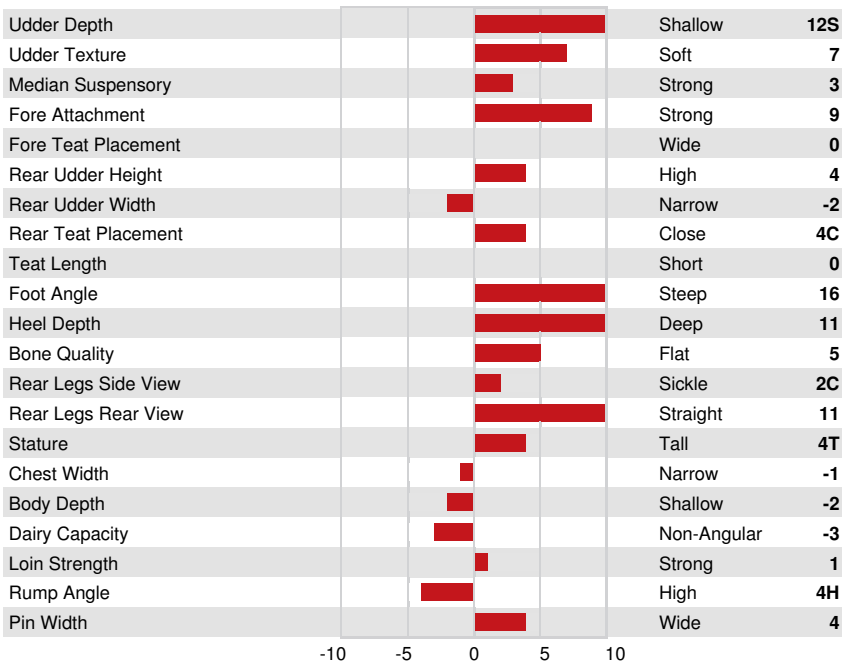

RIVER VALLEY VENUS VIP
CHILLI NITRO CABO EX-95%-6YR-USA
ALL LYNNS HENDRIX NITRO
FAMILY HILL CONNECTION CHILLI EX-91%-3YR-USA
GIPRAT BELLES CONNECTION
PLEASANT NOOK F PRIZE CIRCUS EX-97%-9YR-USA

GPA LPI +1634 PRO$ -268 JH1F JNSF

Reg. #: JE840M3207030924 aAa: DMS:
Born: 04/19/2019 Kappa Casein: BB Beta Casein: A1A2

PRODUCTION		G Herds	G Daughters	70% Rel	GPA 24*DEC	
Milk kg	-799			Fat %	Protein kg	Protein %
				+0.24	-25	+0.09

HEALTH & REPRODUCTION		Immunity 102	
Herd Life	110	Calf Immunity	98
Somatic Cell Score	101	Calving Ability	101
Daughter Fertility	109	Daughter Calving Ability	97
Body Condition Score	103	Milking Speed	95
Mastitis Resistance	103	Milking Temperament	96
Lactation Persistency	93	Metabolic Disease Resistance	100

CONFORMATION		G Herds	G Daughters	61% Rel	GPA 24*DEC	
Conformation	9			Dairy Strength		0
Mammary System	8			Rump		1
Feet & Legs	15					

CHILLI NITRO CABO
DAM