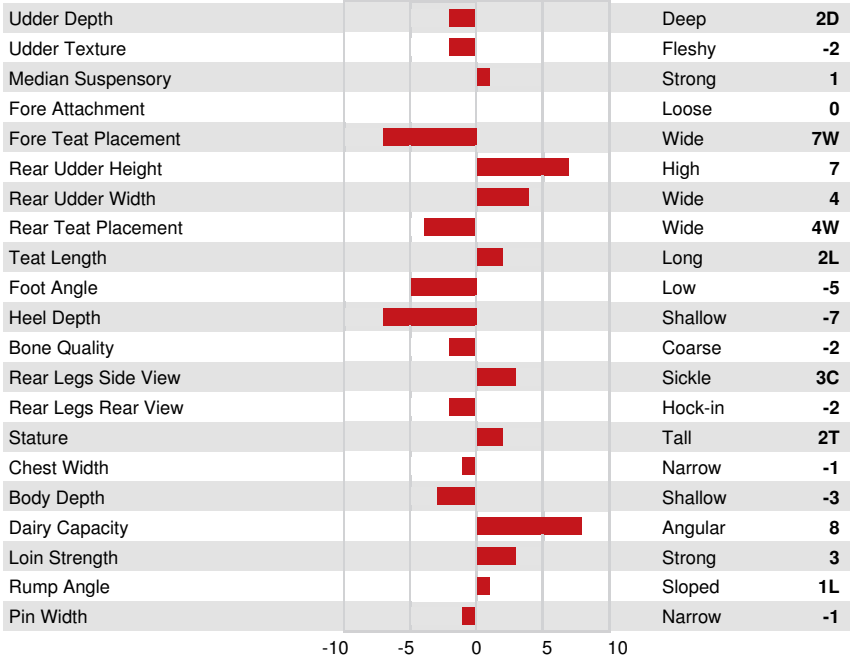

JX VIERRA PRESLEY {6} VG-86%-4YR-USA

GPA LPI +1886 PRO\$ 2154 JH1F JNSF

Reg. #: JE840M3252891546

aAa: 243561

DMS:

Born: 05/09/2023

Kappa Casein: BB

Beta Casein: A2A2

PRODUCTION		G Herds	G Daughters	56% Rel	GPA 24*DEC	
Milk kg	1344			Fat %	-0.04	Protein %
Fat kg	69			Protein kg	59	+0.06

HEALTH & REPRODUCTION		Immunity	
Herd Life	104	Calf Immunity	
Somatic Cell Score	100	Calving Ability	99
Daughter Fertility	104	Daughter Calving Ability	105
Body Condition Score	99	Milking Speed	102
Mastitis Resistance	99	Milking Temperament	101
Lactation Persistence	103	Metabolic Disease Resistance	100

CONFORMATION		G Herds	G Daughters	44% Rel	GPA 24*DEC	
Conformation	1			Dairy Strength	2	
Mammary System	2			Rump	3	
Feet & Legs	-4					

JX VIERRA ELSA {6}
GRANDDAM

JX VIERRA PRESLEY {6}
THIRD DAM

JX OAK LANE EUSEBIO ERICA {5}
FOURTH DAM