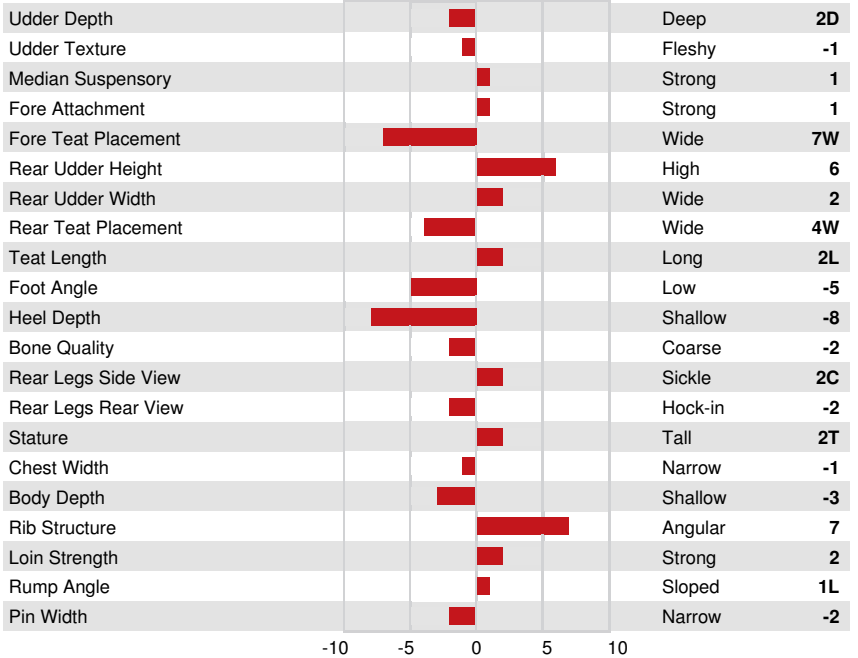

# Eddie Money-PP

VIERRA EDDIE MONEY-PP

0200JE01522 SUE-P x ISNER-P x GOT MAID

PROGENESIS SUE-P  
 VIERRA ELASTIGIRL-P VG-80%-2YR-USA  
 TOG ISNER-P  
 JX VIERRA ELSA {6} VG-85%-3YR-USA  
 JX SUNSET CANYON GOT MAID {5}  
 JX VIERRA PRESLEY {6} VG-86%-4YR-USA

<b>GPA LPI +1908</b>		<b>PRO\$ 2425</b>		JH1F JNSF	
Reg. #: JE840M3252891546		aAa: 243561		DMS: 135,561	
Born: 05/09/2023		Kappa Casein: BB		Beta Casein: A2A2	
<b>PRODUCTION</b>		G Herds	G Daughters	56% Rel	GPA 25*APR
Milk kg	Fat kg	Fat %	Protein kg	Protein %	
1317	71	+0.01	59	+0.07	

JX VIERRA ELSA {6}  
GRANDDAM

<b>HEALTH &amp; REPRODUCTION</b>		<b>Immunity</b>	
Herd Life	103	Calf Immunity	
Somatic Cell Score	100	Calving Ability	99
Daughter Fertility	104	Daughter Calving Ability	106
Body Condition Score	100	Milking Speed	103
Mastitis Resistance	99	Milking Temperament	101
Lactation Persistence	104	Metabolic Disease Resistance	100

JX VIERRA PRESLEY {6}  
THIRD DAM

<b>CONFORMATION</b>		G Herds	G Daughters	45% Rel	GPA 25*APR
Conformation	1	Dairy Strength	1		
Mammary System	2	Rump	2		
Feet & Legs	-5				

JX OAK LANE EUSEBIO ERICA {5}  
FOURTH DAM