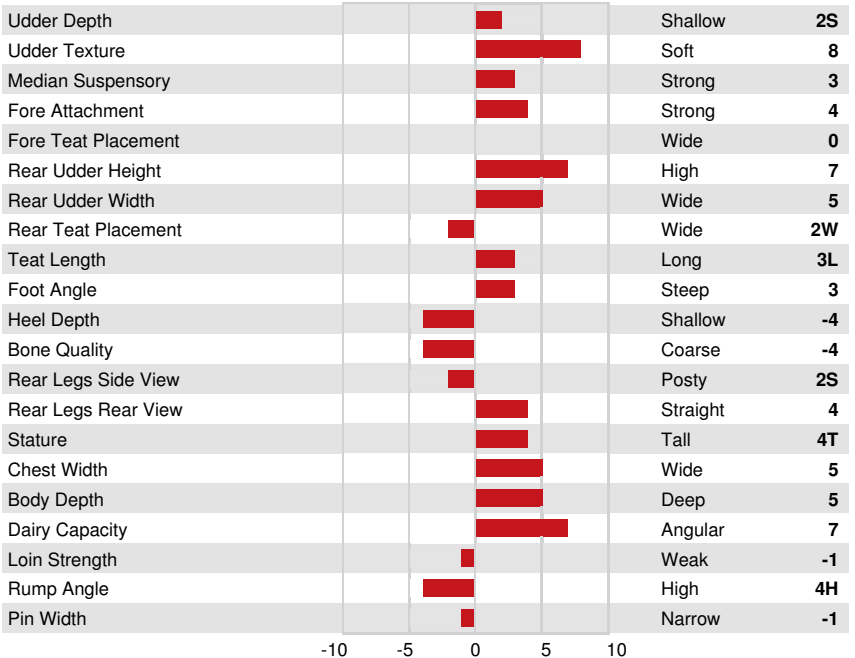

ALL LYNNS NIKON VALERGO-PP
UNIQUE TESLA'S MYLA EX-90-2E-CAN
AHLEM TOPEKA RUFUS
REDHOT MATT TESLA EX-93-5YR-CAN 3*
WILSONVIEW IF MATT
RJF UNIQUE GOVERNOR MERCEDES EX-92-3E-CAN 7*

GPA LPI +1808 PRO$ 1673 JH1F JNSF

Reg. #: JECANM14671654 aAa: 234165 DMS:
Born: 01/03/2023 Kappa Casein: BB Beta Casein: A2A2

PRODUCTION		G Herds	G Daughters	72% Rel	GPA 24*DEC	
Milk kg	623				Protein kg	37
Fat kg	59				Protein %	+0.19
Fat %	+0.38					

HEALTH & REPRODUCTION Immunity **106**

Herd Life	101	Calf Immunity	105
Somatic Cell Score	102	Calving Ability	104
Daughter Fertility	97	Daughter Calving Ability	102
Body Condition Score	102	Milking Speed	100
Mastitis Resistance	101	Milking Temperament	99
Lactation Persistence	100	Metabolic Disease Resistance	102

CONFORMATION GPA 24*DEC

	G Herds	G Daughters	60% Rel	
Conformation		9	Dairy Strength	9
Mammary System		9	Rump	-1
Feet & Legs		-1		

REDHOT MATT TESLA
GRANDDAM