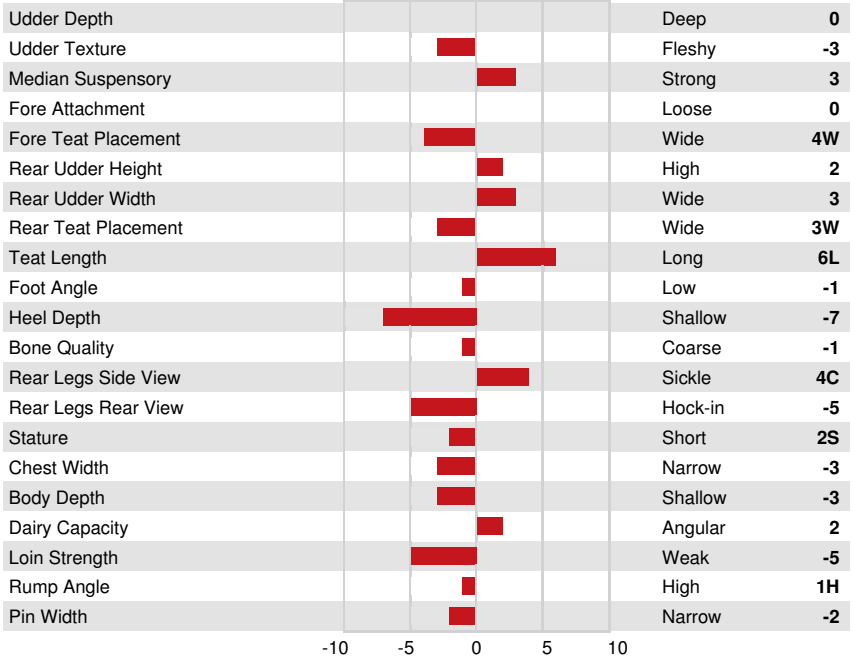

JX AHLEM HARRIS BALTAZAR {5}
TLJ SANTANA V MAID 2191-P VG-82%-4YR-USA
KASH IN SANTANA-P
SUNSET CANYON VALEN I MAID 116 EX-90%-7YR-USA
ALL LYNNS LOUIE VALENTINO
SUNSET CANYON IMPULS L MAID 2 VG-87%-3YR-USA

GLPI +1591 PRO$ 1392 JH1F JNSF

Reg. #: JEUSAM67273623 aAa: 432516 DMS: 345
Born: 04/22/2017 Kappa Casein: BB Beta Casein: A2A2

PRODUCTION		G Herds G Daughters 67% Rel			GPA 24*DEC				
Milk kg	1362	Fat kg	30	Fat %	-0.53	Protein kg	50	Protein %	-0.05

HEALTH & REPRODUCTION Immunity 103

Herd Life	106	Calf Immunity	100
Somatic Cell Score	101	Calving Ability	99
Daughter Fertility	98	Daughter Calving Ability	103
Body Condition Score	97	Milking Speed	103
Mastitis Resistance	100	Milking Temperament	103
Lactation Persistence	99	Metabolic Disease Resistance	100

CONFORMATION G Herds G Daughters 56% Rel GPA 24*DEC

Conformation	-1	Dairy Strength	-4
Mammary System	3	Rump	-4
Feet & Legs	-5		

TENN HAUG E MAID
FIFTH DAM