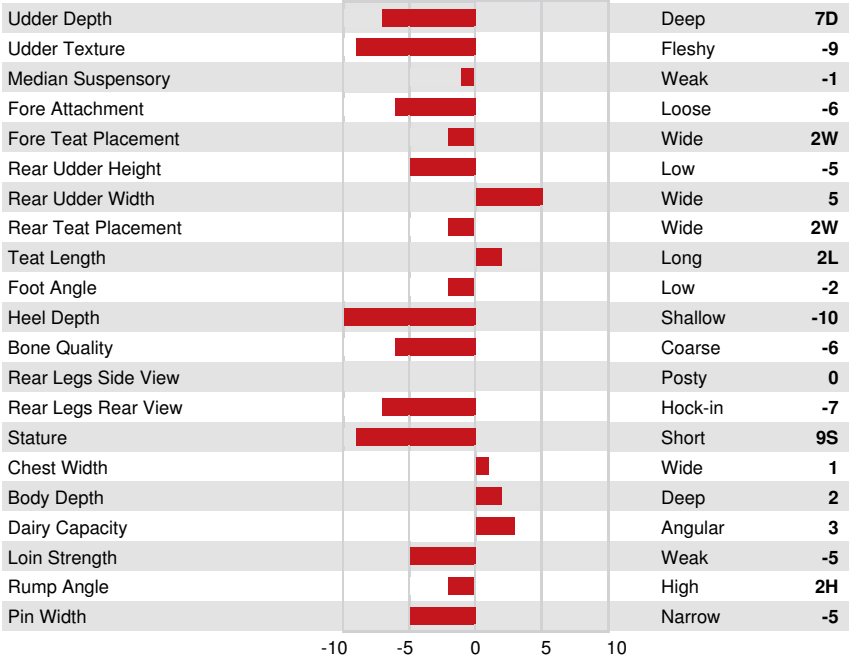

CONFORMATION 26 Herds 442 Daughters 74% Rel GMACE 24*DEC

Conformation	-5	Dairy Strength	-1
Mammary System	-4	Rump	-4
Feet & Legs	-7		

TENN HAUG E MAID
FOURTH DAM