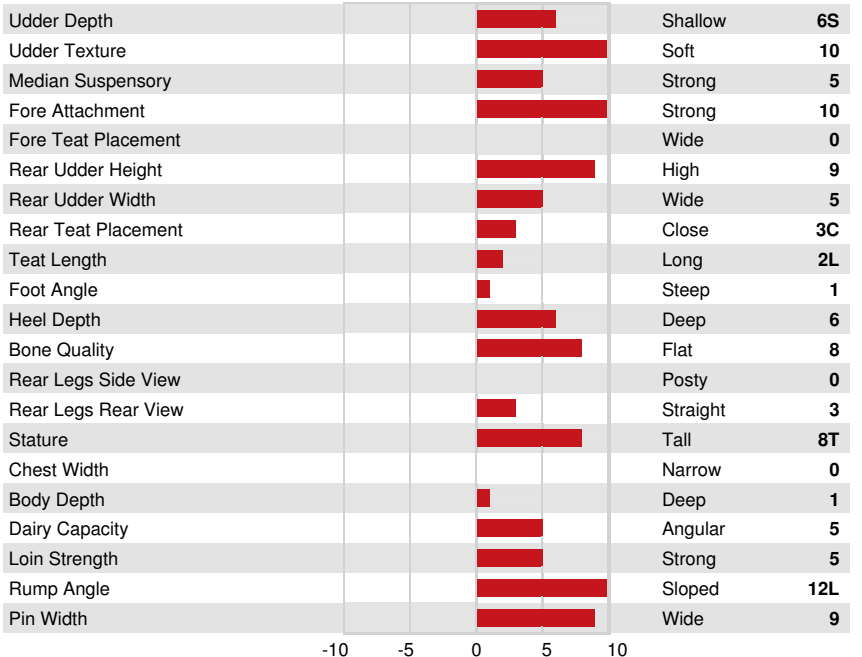

VOGUE ZIRCON-P
FEPRO SPEEDUP LIME P GP-83-2YR-CAN
DUDOC SPEEDUP P
FEPRO CRUSHTIME LUCKY VG-85-2YR-CAN 3*
COL DG CRUSHTIME
FEPRO KINGROYAL LIQUEUR VG-85-2YR-CAN 1*

GPA LPI +3325 PRO$ 1524

DPF RDF BLF BYF MWF CVF HH1F HH2F HH3F HH4F HH5F HH6F HCDF HMWF

Reg. #: HOCANM14472191 aAa: 234156 DMS:
Born: 06/27/2023 Kappa Casein: AB Beta Casein: A2A2

PRODUCTION			G Herds	G Daughters	80% Rel	GPA 24*DEC	
Milk kg	Fat kg	Fat %				Protein kg	Protein %
330	29	+0.12				23	+0.09
Feed Efficiency	BMR	Methane Efficiency					
101	97	102					

HEALTH & REPRODUCTION			Immunity	101
Herd Life	104	Calf Immunity	102	
Somatic Cell Score	101	Calving Ability	100	
Daughter Fertility	102	Daughter Calving Ability	106	
Body Condition Score	99	Milking Speed	100	
Mastitis Resistance	103	Milking Temperament	99	
Lactation Persistence	97	Metabolic Disease Resistance	98	

CONFORMATION			G Herds	G Daughters	76% Rel	GPA 24*DEC	
Conformation	14	Dairy Strength	4				
Mammary System	11	Rump	11				
Feet & Legs	10						

BLONDIN TJR BOMBERO MAPLE
FOURTH DAM