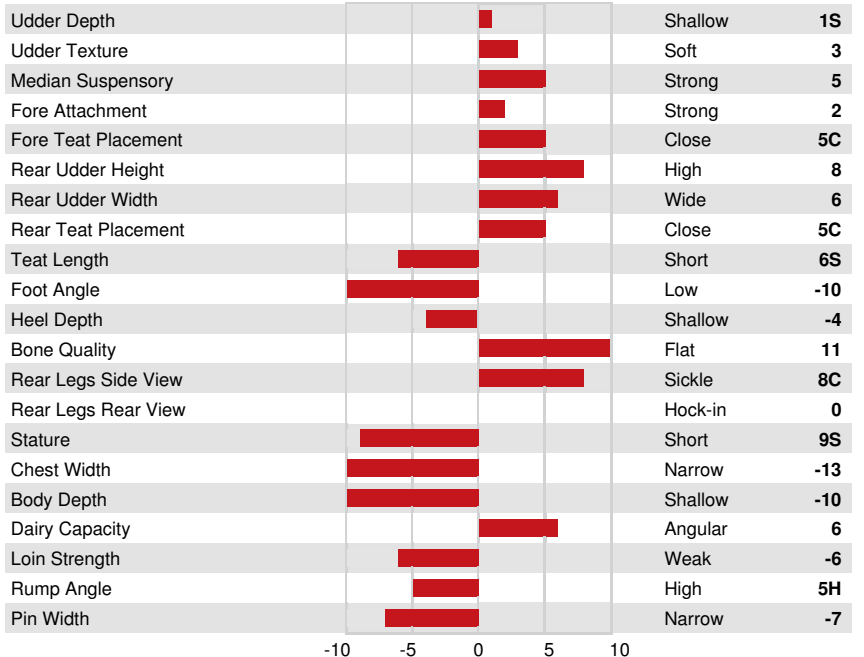

TRIFECTA HIKE

TERRA-LINDA GAMEDY 11370 GP-83-2YR-USA

RMD-DOTTERER SSI GAMEDAY

AOT FASTBALL HAILEY VG-86-3YR-USA

BOMAZ FASTBALL

AOT FABULOUS HENLEY EX-92-4YR-USA

GPA LPI +3614 PRO$ 2683

DPF RDF BLF BYF MWF CVF HH1F HH2F HH3F HH4F HH5F HH6F HCDF HMWF

Reg. #: HO840M3271422390

aAa: 243516

DMS:

Born: 06/15/2023

Kappa Casein: AB

Beta Casein: A1A2

PRODUCTION			G Herds		G Daughters		80% Rel		GPA 24*DEC	
Milk kg	575	Fat kg	117	Fat %	+0.83	Protein kg	49	Protein %	+0.24	
Feed Efficiency	100	BMR	114	Methane Efficiency	97					

HEALTH & REPRODUCTION			Immunity 105	
Herd Life	109	Calf Immunity	108	
Somatic Cell Score	105	Calving Ability	106	
Daughter Fertility	103	Daughter Calving Ability	105	
Body Condition Score	87	Milking Speed	105	
Mastitis Resistance	103	Milking Temperament	103	
Lactation Persistence	97	Metabolic Disease Resistance	98	

CONFORMATION			G Herds		G Daughters		76% Rel		GPA 24*DEC	
Conformation	2	Dairy Strength	-8							
Mammary System	6	Rump	-6							
Feet & Legs	4									

AOT FABULOUS HENLEY
THIRD DAM