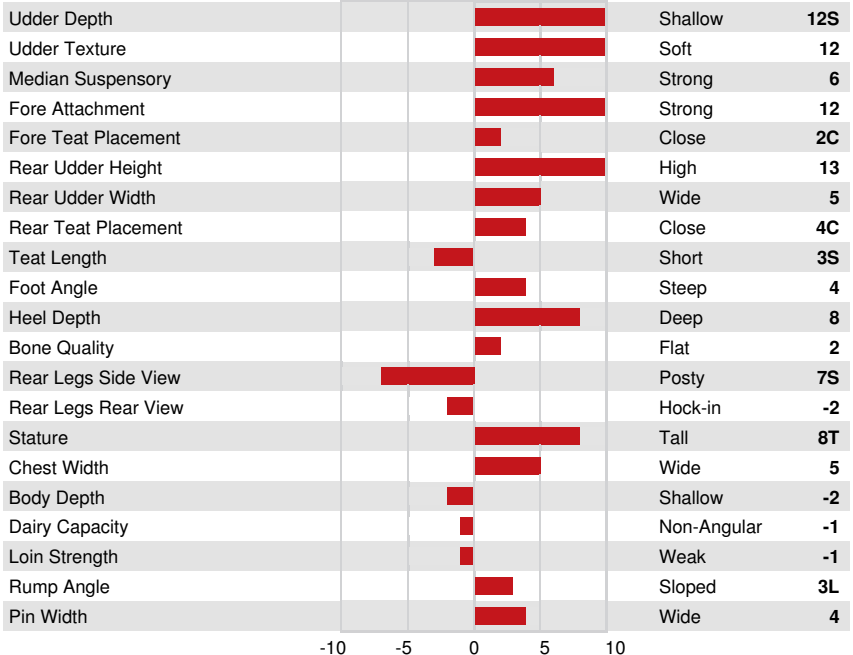

CLAYNOOK CHURCHILL  
 PROGENESIS BOMBA PARAGON VG-85-4YR-CAN  
 BOVO BOMBA  
 PROGENESIS FABULOUS PEARL VG-85-2YR-CAN  
 PROGENESIS FABULOUS  
 FURNACE-HILL BD PATIENCE GP-84-2YR-CAN 1\*

**GPA LPI +3474 PRO\$ 1911**

DPF RDF BLF CNF BYF MWF CVF HH1F HH2F HH3F HH4F HH5F HH6F HCDF HMWF

Reg. #: HOCANM14074877 aAa: 234156 DMS:  
 Born: 07/08/2021 Kappa Casein: AA Beta Casein: A2A2

PRODUCTION		G Herds	G Daughters	82% Rel	GPA 24*DEC				
Milk kg	758	Fat kg	49	Fat %	+0.15	Protein kg	60	Protein %	+0.27
Feed Efficiency	98	BMR	93	Methane Efficiency	97				

CONFORMATION		G Herds	G Daughters	79% Rel	GPA 24*DEC	
Conformation	10	Dairy Strength	2			
Mammary System	12	Rump	3			
Feet & Legs	1					

PROGENESIS BOMBA PARAGON  
 DAM

PROGENESIS BOMBA PARAGON  
 DAM

PROGENESIS FABULOUS PEARL  
 GRANDDAM