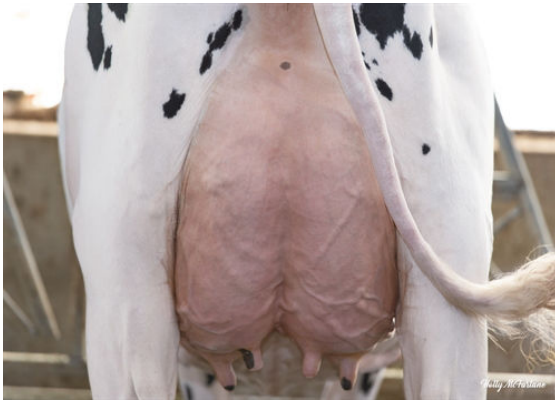

CONFORMATION		G Herds	G Daughters	79% Rel	GPA 24*DEC	
Conformation	10	Dairy Strength	2			
Mammary System	12	Rump	3			
Feet & Legs	1					

PROGENESIS BOMBA PARAGON  
 DAM

PROGENESIS BOMBA PARAGON  
 DAM

PROGENESIS FABULOUS PEARL  
 GRANDDAM