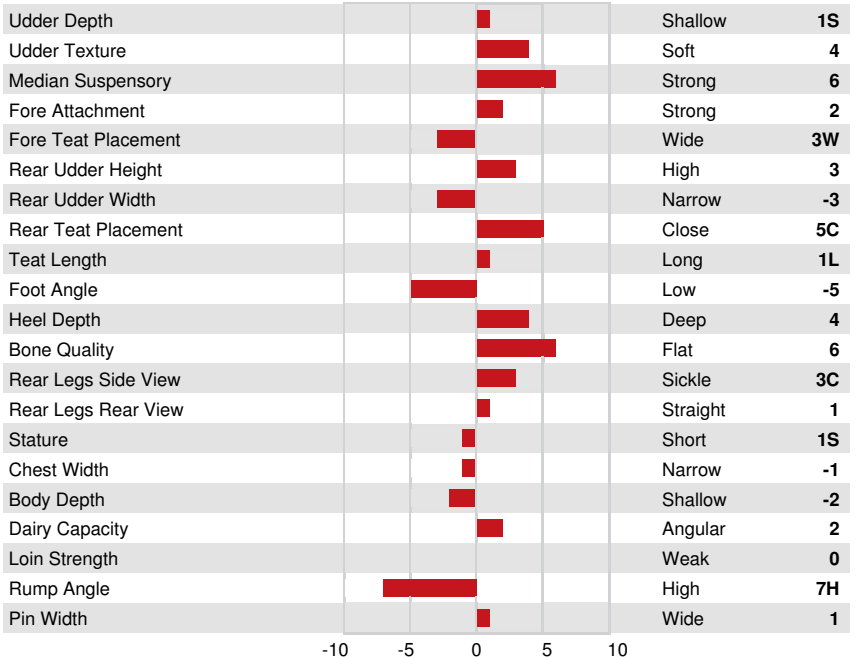

BOMAZ FASTBALL
 PROGENESIS CHALLENGER NATSU EX-91-2E-CAN
 SANDY-VALLEY CHALLENGER
 PEAK GUARANTEE NOBLE VG-85-3YR-CAN 4*
 WESTCOAST GUARANTEE
 BRYHILL NORDIKAS 2*

GPA LPI +3362 PRO\$ 2150

VG-CAN DPF RDF BLF CNF BYF MWF CVF HH1F HH2F HH3F HH4F HH5F HH6F HCDF HMWF

Reg. #: HOCANM13712924 aAa: 243615 DMS: 345,456
 Born: 06/08/2020 Kappa Casein: BE Beta Casein: A1A1

PRODUCTION		G Herds	G Daughters	84% Rel	GPA 24*DEC				
Milk kg	1026	Fat kg	94	Fat %	+0.46	Protein kg	61	Protein %	+0.21
Feed Efficiency	101	BMR	102	Methane Efficiency	99				

CONFORMATION		G Herds	G Daughters	81% Rel	GPA 24*DEC	
Conformation	2	Dairy Strength	1			
Mammary System	4	Rump	-6			
Feet & Legs	0					

PEAK GUARANTEE NOBLE
 GRANDDAM