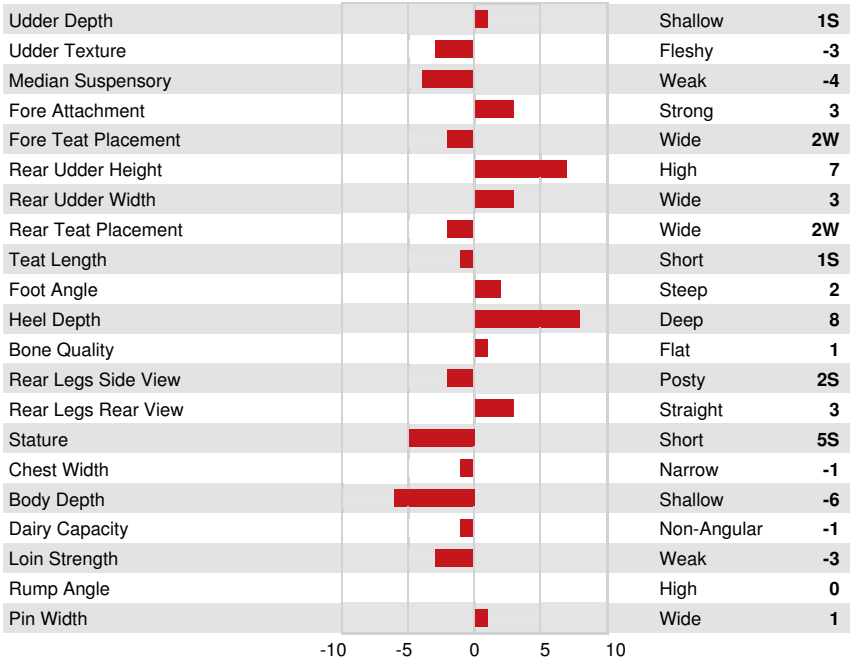

BOMAZ FASTBALL
PROGENESIS POSITIV MILESTONE
PROGENESIS POSITIVE
PROGENESIS MAGNUS MIDLAND
WET TUFFENUFF MAGNUS
PEAK BOMBERO MAXIMA VG-87-6YR-USA DOM

GPA LPI +3466 PRO$ 2136

DPF RDF BLF CNF XIF BYF MWF CVF HH1F HH2F HH3F HH4F HH5F HH6F HCDF HMWF

Reg. #: HOCANM13712920 aAa: 243651 DMS: 135,561
Born: 06/08/2020 Kappa Casein: AE Beta Casein: A1A2

PRODUCTION			GPA 24* AUG	
G Herds		G Daughters		85% Rel
Milk kg	Fat kg	Fat %	Protein kg	Protein %
1047	88	+0.39	43	+0.07
Feed Efficiency	BMR	Methane Efficiency		
99	101	105		

HEALTH & REPRODUCTION		Immunity
Herd Life	107	Calf Immunity 98
Somatic Cell Score	103	Calving Ability 103
Daughter Fertility	100	Daughter Calving Ability 103
Body Condition Score	101	Milking Speed 106
Mastitis Resistance	101	Milking Temperament 99
Lactation Persistency	102	Metabolic Disease Resistance 106

CONFORMATION		GPA 24* AUG	
G Herds		G Daughters	
Conformation	5	Dairy Strength	-3
Mammary System	4	Rump	1
Feet & Legs	10		

PEAK BOMBERO MAXIMA
THIRD DAM