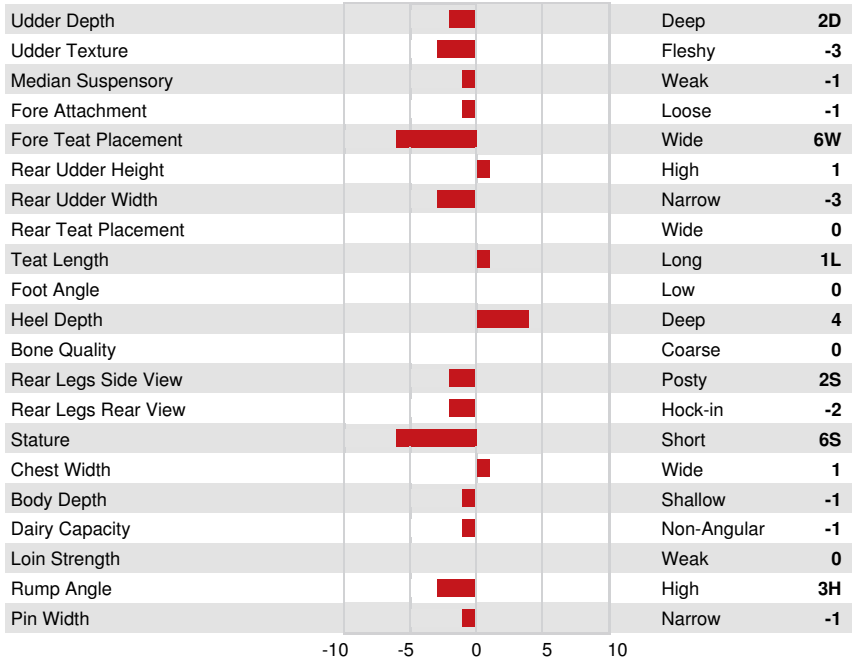

BOMAZ FASTBALL
PROGENESIS ACHIEVER RAVISH VG-85-3YR-CAN
ABS ACHIEVER
OCD LEGENDARY RAE EX-90-6YR-CAN
WELCOME LEGENDARY 2870
OCD DELTA RAE 4278 VG-85-2YR-USA

GPA LPI +3326 PRO$ 1955

DPF RDF BLF CNF BYF MWF CVF HH1F HH2F HH3F HH4F HH5F HH6F HCDF HMWF

Reg. #: HOCANM13712831

aAa: 342516

DMS: 345,456

Born: 05/13/2020

Kappa Casein: AA

Beta Casein: A2A2

PRODUCTION			G Herds	G Daughters	83% Rel	GPA 24*DEC	
Milk kg	Fat kg	Fat %				Protein kg	Protein %
388	97	+0.71				37	+0.19
Feed Efficiency	BMR	Methane Efficiency					
101	99	101					

HEALTH & REPRODUCTION			Immunity	105
Herd Life	107	Calf Immunity	101	
Somatic Cell Score	104	Calving Ability	100	
Daughter Fertility	101	Daughter Calving Ability	102	
Body Condition Score	101	Milking Speed	104	
Mastitis Resistance	103	Milking Temperament	102	
Lactation Persistency	98	Metabolic Disease Resistance	106	

CONFORMATION			G Herds	G Daughters	80% Rel	GPA 24*DEC	
Conformation	0	Dairy Strength	-1				
Mammary System	0	Rump	-1				
Feet & Legs	3						

SANDY-VALLEY ROBUST RUBY
FIFTH DAM