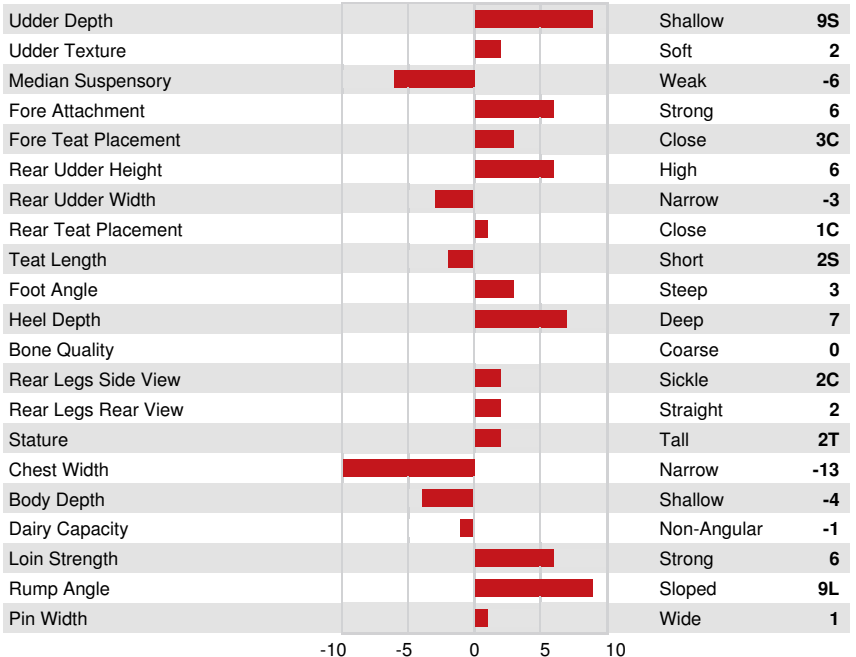

**GPA LPI +2576 PRO\$ 115**

DPF BLF CNF XIF BYF MWF CVF HH1F HH2F HH3F HH4F HH5F HH6F HCDF HMWF

Reg. #: HOCANM111585518 aAa: 342516 DMS:  
 Born: 01/30/2020 Kappa Casein: AB Beta Casein: A1A2

**PRODUCTION** 204 Herds 289 Daughters 93% Rel GMACE 24\*DEC

Milk kg	Fat kg	Fat %	Protein kg	Protein %
-405	0	+0.14	-18	-0.03
Feed Efficiency	BMR	Methane Efficiency		
102	102	98		

**HEALTH & REPRODUCTION** Immunity 96

Herd Life	102	Calf Immunity	98
Somatic Cell Score	98	Calving Ability	104
Daughter Fertility	99	Daughter Calving Ability	99
Body Condition Score	95	Milking Speed	105
Mastitis Resistance	97	Milking Temperament	101
Lactation Persistence	104	Metabolic Disease Resistance	101

**CONFORMATION** 27 Herds 33 Daughters 89% Rel GEBV 24\*DEC

Conformation	3	Dairy Strength	-8
Mammary System	3	Rump	6
Feet & Legs	6		

SNOWBIZ SYMPATICO SOFIA  
 GRANDDAM

GEN-I-BEQ SNOWMAN SUMMER  
 THIRD DAM