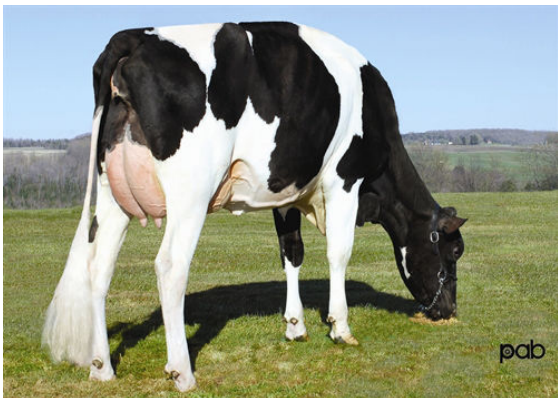

**CONFORMATION** 27 Herds 33 Daughters 89% Rel GEBV 24\*DEC

Conformation	3	Dairy Strength	-8
Mammary System	3	Rump	6
Feet & Legs	6		

SNOWBIZ SYMPATICO SOFIA  
 GRANDDAM

GEN-I-BEQ SNOWMAN SUMMER  
 THIRD DAM