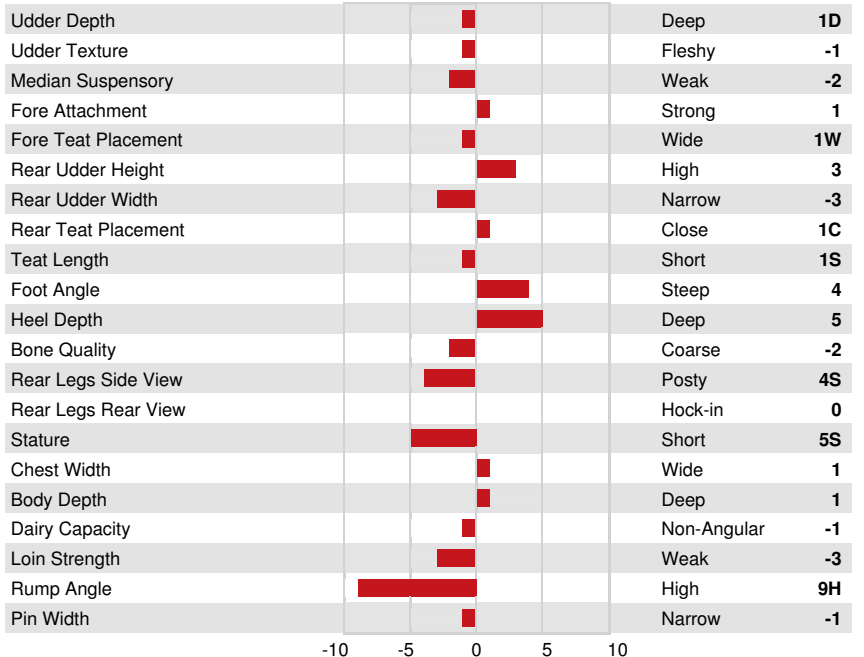

BOMAZ FASTBALL  
 PROGENESIS ACHIEVER RAVISH VG-85-3YR-CAN  
 ABS ACHIEVER  
 OCD LEGENDARY RAE EX-90-6YR-CAN  
 WELCOME LEGENDARY 2870  
 OCD DELTA RAE 4278 VG-85-2YR-USA

**GPA LPI +3385 PRO\$ 2076**

DPF RDF BLF CNF BYF MWF CVF HH1F HH2F HH3F HH4F HH5F HH6F HCDF HMWF

CONFORMATION		GPA 24*DEC	
Conformation	0	Dairy Strength	0
Mammary System	1	Rump	-7
Feet & Legs	2		

SANDY-VALLEY ROBUST RUBY  
 FIFTH DAM