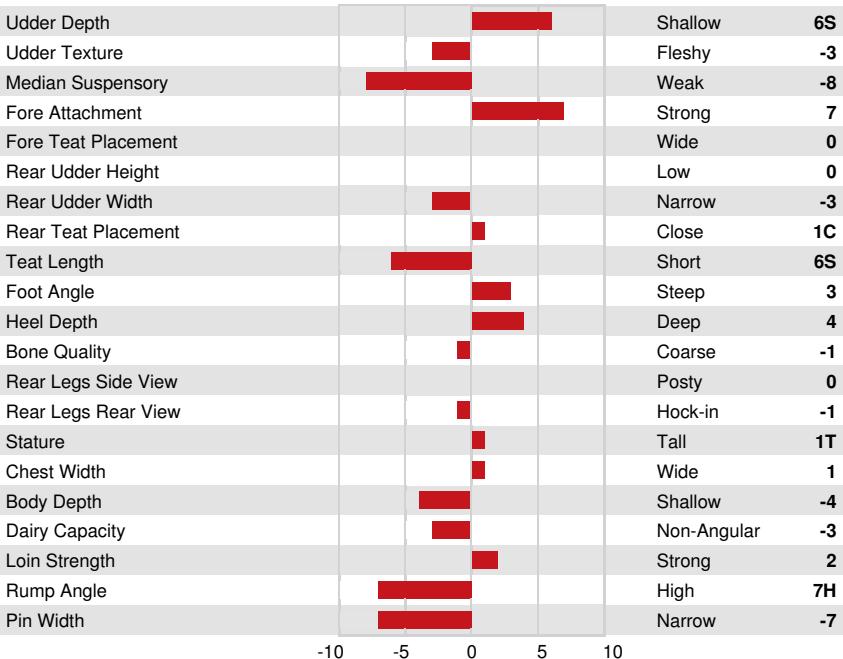

BOMAZ DELSON-P
 SCENERY-VIEW SIMPLI EVE-RED VG-85-3YR-CAN
 HOLYLAND SIMPLICITY-P-RC
 SCENERY-VIEW CRYSTAL VG-88-3YR-USA
 SEAGULL-BAY SILVER
 SCENERY-VIEW CELIA-RED EX-92-2E-USA

GPA LPI +2973 PRO\$ 1132

CONFORMATION		GPA 24*DEC	
G Herds		G Daughters	
Conformation	-2	Dairy Strength	-2
Mammary System	0	Rump	-6
Feet & Legs	0		

SCENERY-VIEW CRYSTAL
 GRANDDAM

SCENERY-VIEW CELIA-RED
 THIRD DAM