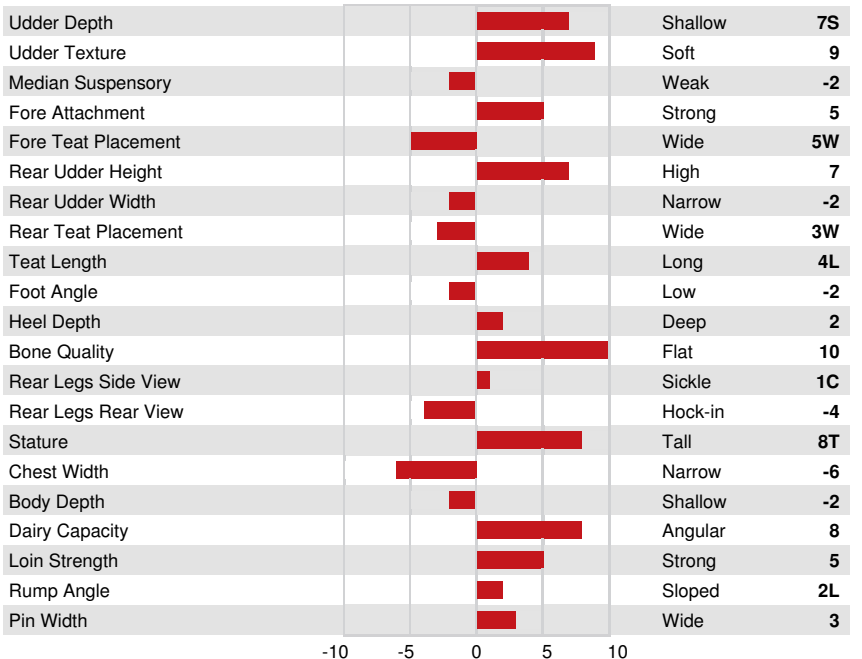

PROGENESIS DROPKICK  
 PROGENESIS FABULOUS PECAN VG-86-2YR-CAN  
 PROGENESIS FABULOUS  
 PROGENESIS MODESTY PRIMROSE 1\*  
 BACON-HILL PETY MODESTY  
 PROGENESIS SILVER PATTY VG-85-3YR-CAN 1\*

**GPA LPI +3236 PRO\$ 1721**

CONFORMATION			GPA 24*DEC	
G Herds		G Daughters		83% Rel
Conformation	4	Dairy Strength	2	
Mammary System	6	Rump	2	
Feet & Legs	-4			

PROGENESIS FABULOUS PECAN  
DAM

PROGENESIS ENFORCER PAT  
FOURTH DAM

RUSSELLWAY CAMERON PINKY  
FIFTH DAM