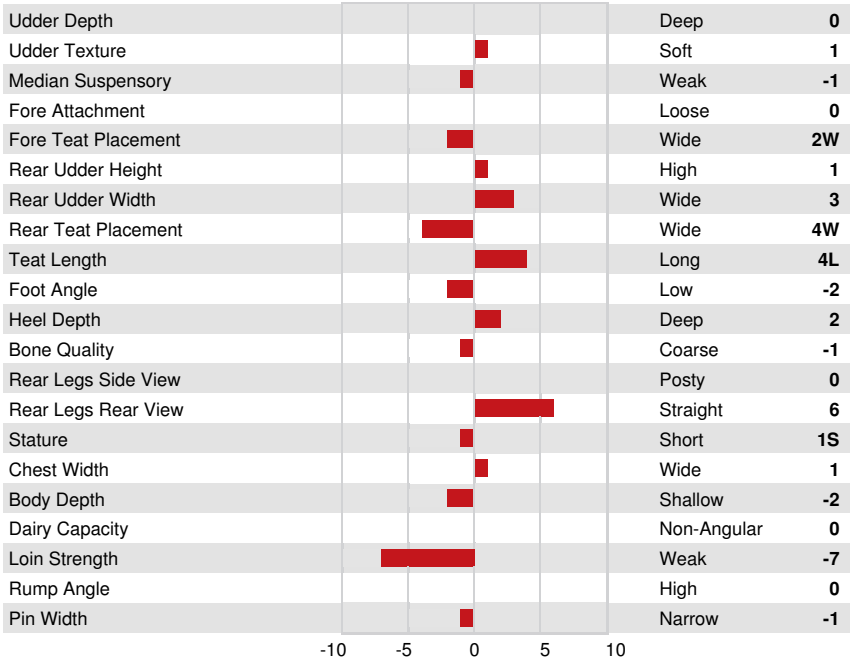

PINE-TREE-I PURSUIT
SANDY-VALLEY PLEDGE
WESTCOAST GUARANTEE
SANDY-VALLEY MD PLEASURE EX-91-4YR-USA
BACON-HILL PETY MODESTY
SANDY-VALLEY NU PRECIOUS VG-88-3YR-USA DOM

GPA LPI +3475 PRO$ 2283

DPF RDF BLF CNF BYF MWC CVF HH1F HH2F HH3F HH4F HH5C HH6F HCDF HMWC

Reg. #: HO840M3209481088 aAa: 432561 DMS:
Born: 10/11/2019 Kappa Casein: AB Beta Casein: A1A2

PRODUCTION			G Herds	G Daughters	85% Rel	GPA 24*DEC	
Milk kg	Fat kg	Fat %				Protein kg	Protein %
44	74	+0.62				50	+0.41
Feed Efficiency	BMR	Methane Efficiency					
103	96	103					

HEALTH & REPRODUCTION			Immunity	100
Herd Life	108	Calf Immunity	93	
Somatic Cell Score	104	Calving Ability	102	
Daughter Fertility	107	Daughter Calving Ability	107	
Body Condition Score	102	Milking Speed	101	
Mastitis Resistance	104	Milking Temperament	102	
Lactation Persistence	97	Metabolic Disease Resistance	102	

CONFORMATION			G Herds	G Daughters	82% Rel	GPA 24*DEC	
Conformation	3	Dairy Strength	0				
Mammary System	2	Rump	-2				
Feet & Legs	5						

SANDY-VALLEY MD PLEASURE
GRANDDAM