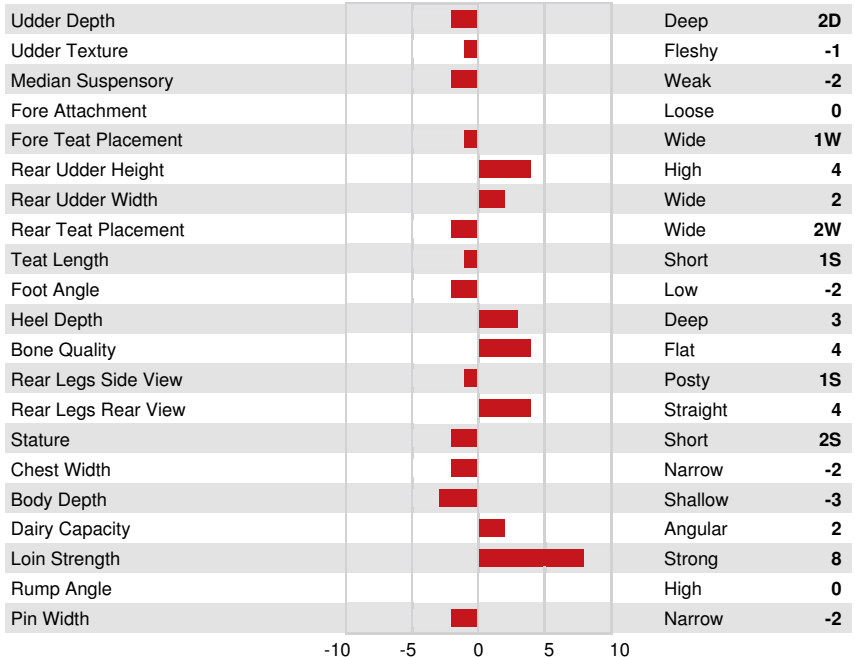

GPA 24*DEC

Milk kg	Fat kg	Fat %	Protein kg	Protein %
1180	68	+0.19	64	+0.20
Feed Efficiency	BMR	Methane Efficiency		
103	103	94		

HEALTH & REPRODUCTION

Immunity 107

Herd Life	106	Calf Immunity	103
Somatic Cell Score	105	Calving Ability	102
Daughter Fertility	96	Daughter Calving Ability	103
Body Condition Score	101	Milking Speed	96
Mastitis Resistance	105	Milking Temperament	102
Lactation Persistence	102	Metabolic Disease Resistance	103

CONFORMATION

G Herds G Daughters 81% Rel

GPA 24*DEC

Conformation	3	Dairy Strength	0
Mammary System	1	Rump	4
Feet & Legs	5		

PROGENESIS FABULOUS DAIQUIRI

DAM

PROGENESIS FABULOUS DAIQUIRI

DAM