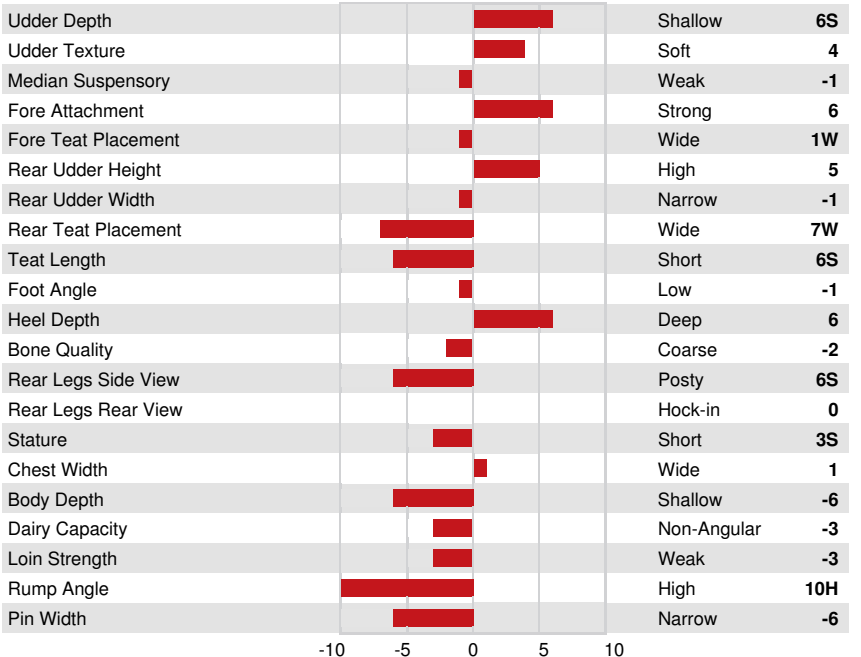

SANDY-VALLEY FULLMARKS
 PROGENESIS FABULOUS RITA VG-85-3YR-CAN 2*
 PROGENESIS FABULOUS
 OCD LEGENDARY RAE EX-90-6YR-CAN
 WELCOME LEGENDARY 2870
 OCD DELTA RAE 4278 VG-85-2YR-USA

GPA LPI +3336 PRO\$ 1942

DPF RDF BLF CNF BYF MWF CVF HH1F HH2F HH3F HH4F HH5C HH6F HCDF HMWF

Reg. #: HOCANM13567638 aAa: 432516 DMS:
 Born: 11/19/2019 Kappa Casein: AB Beta Casein: A1A2

PRODUCTION			GPA 24*DEC	
G Herds		G Daughters		83% Rel
Milk kg	Fat kg	Fat %	Protein kg	Protein %
259	46	+0.32	36	+0.22
Feed Efficiency	BMR	Methane Efficiency		
102	99	96		

CONFORMATION		GPA 24*DEC	
G Herds		G Daughters	
Conformation	1	Dairy Strength	-2
Mammary System	5	Rump	-9
Feet & Legs	-2		

SANDY-VALLEY ROBUST RUBY
 FIFTH DAM