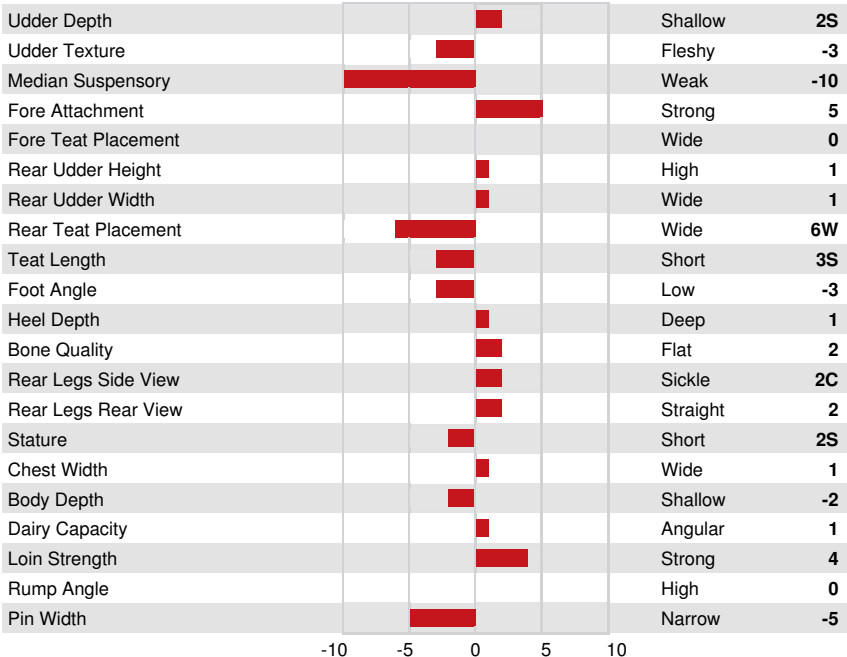

PEAK LAWSON
 MISS PRISS EX-90-5YR-CAN
 CAL-ROY-AL YODA
 OCD MODESTY RAE 38657 VG-86-3YR-USA
 BACON-HILL PETY MODESTY
 OCD KINGBOY RAE 3172 VG-87-4YR-USA

GPA LPI +3640 PRO\$ 2735

DPF RDF BLF CNF BYF MWF CVF HH1F HH2F HH3F HH4F HH5C HH6F HCDF HMWF

Reg. #: HOCANM13483535 aAa: 324156 DMS:
 Born: 10/15/2019 Kappa Casein: BE Beta Casein: A1A2

PRODUCTION			GPA 24*DEC	
G Herds		G Daughters		86% Rel
Milk kg	Fat kg	Fat %	Protein kg	Protein %
-82	113	+1.01	59	+0.51
Feed Efficiency	BMR	Methane Efficiency		
112	95	105		

CONFORMATION		GPA 24*DEC	
G Herds		G Daughters	
Conformation	2	Dairy Strength	1
Mammary System	1	Rump	1
Feet & Legs	4		

SANDY-VALLEY ROBUST RUBY
 FIFTH DAM