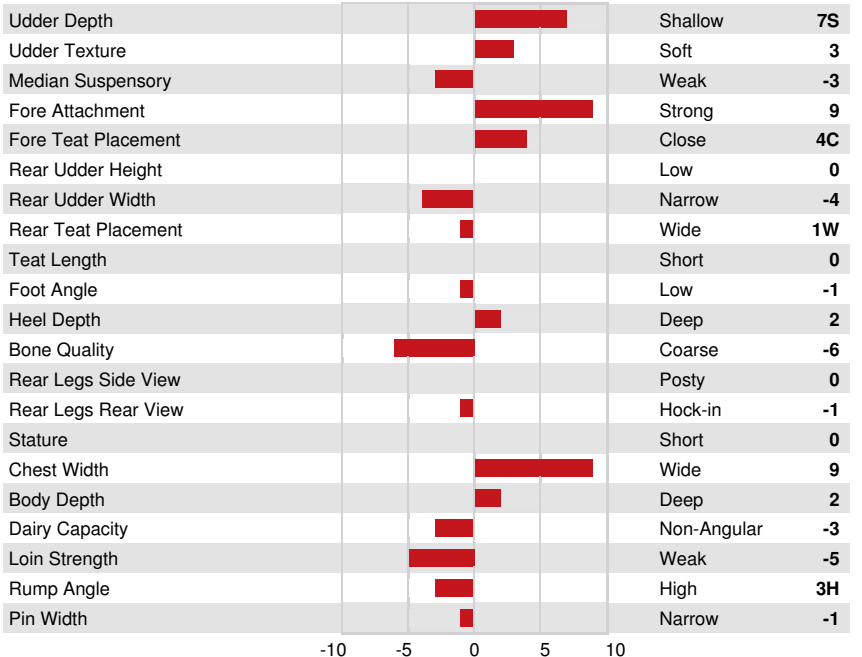

SANDY-VALLEY I BATMAN
PROGENESIS SUPERHERO PORTNEUF VG-85-4YR-CAN 3*
ENDCO SUPERHERO
SYNERGY RUBICON PERFECT GP-84-2YR-USA 10*
EDG RUBICON
SYNERGY UNO POT O GOLD VG-88-8YR-USA

GPA LPI +3498 PRO$ 2214

DPF RDF BLF CNF BYF MWF CVF HH1F HH2F HH3F HH4F HH5C HH6F HCDF HMWF

Reg. #: HOCANM13483501

aAa:

DMS:

Born: 10/02/2019

Kappa Casein: BB

Beta Casein: A1A2

PRODUCTION			G Herds	G Daughters	85% Rel	GPA 24*DEC	
Milk kg	Fat kg	Fat %				Protein kg	Protein %
-384	87	+0.88				37	+0.40
Feed Efficiency	BMR	Methane Efficiency					
102	91	104					

HEALTH & REPRODUCTION			Immunity	105
Herd Life	106	Calf Immunity	101	
Somatic Cell Score	106	Calving Ability	99	
Daughter Fertility	110	Daughter Calving Ability	104	
Body Condition Score	108	Milking Speed	104	
Mastitis Resistance	105	Milking Temperament	99	
Lactation Persistence	109	Metabolic Disease Resistance	106	

CONFORMATION			G Herds	G Daughters	82% Rel	GPA 24*DEC	
Conformation	3	Dairy Strength	4				
Mammary System	5	Rump	-4				
Feet & Legs	-3						

SYNERGY RUBICON PERFECT
GRANDDAM