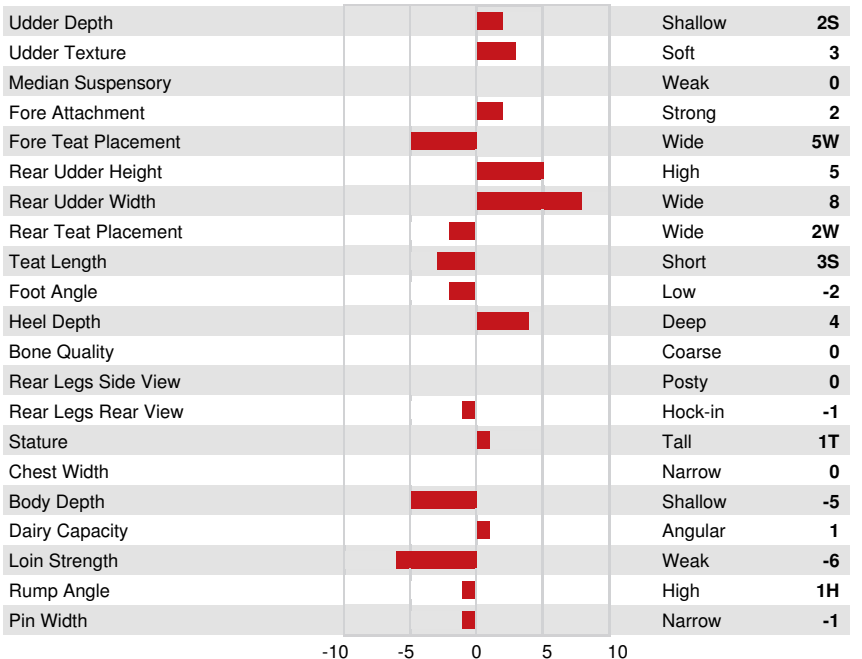

PROGENESIS BLIZZARD
PROGENESIS GUARANTEE PIP G-77-3YR-CAN
WESTCOAST GUARANTEE
SYNERGY RUBICON PERFECT GP-84-2YR-USA 10*
EDG RUBICON
SYNERGY UNO POT O GOLD VG-88-8YR-USA

GPA LPI +3566 PRO$ 2400

DPF RDF BLF CNF BYF MWF CVF HH1F HH2F HH3F HH4F HH5C HH6F HCDF HMWF

Reg. #: HOCANM13483483 aAa: DMS:
Born: 09/30/2019 Kappa Casein: AB Beta Casein: A2A2

PRODUCTION			G Herds	G Daughters	85% Rel	GPA 24*DEC	
Milk kg	Fat kg	Fat %				Protein kg	Protein %
-195	104	+0.97				54	+0.49
Feed Efficiency	BMR	Methane Efficiency					
98	98	111					

HEALTH & REPRODUCTION			Immunity	106
Herd Life	105	Calf Immunity	105	
Somatic Cell Score	106	Calving Ability	101	
Daughter Fertility	107	Daughter Calving Ability	107	
Body Condition Score	103	Milking Speed	94	
Mastitis Resistance	107	Milking Temperament	98	
Lactation Persistence	98	Metabolic Disease Resistance	104	

CONFORMATION			G Herds	G Daughters	81% Rel	GPA 24*DEC	
Conformation	2	Dairy Strength				-1	
Mammary System	4	Rump				-3	
Feet & Legs	1						

SYNERGY RUBICON PERFECT
GRANDDAM