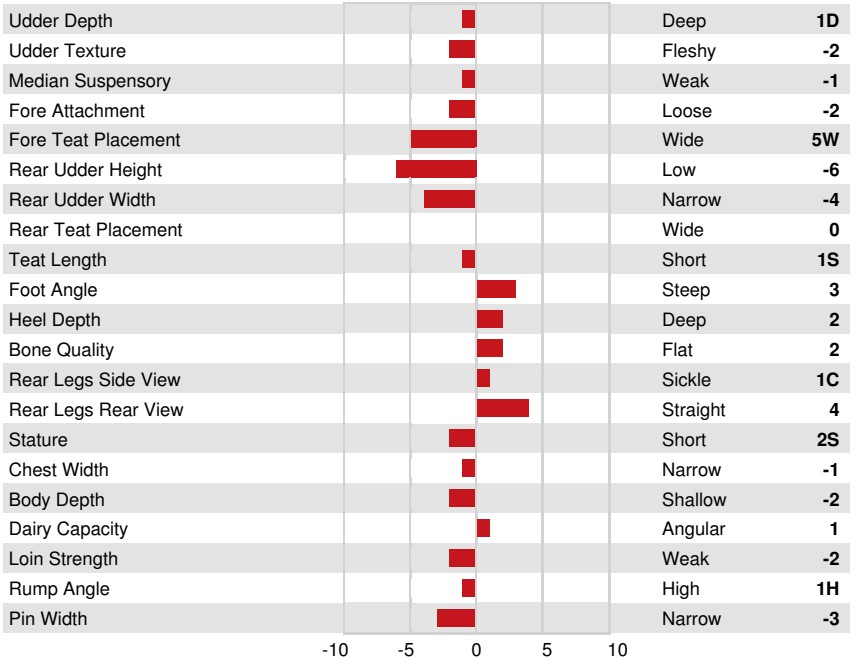

FB 6860 SPECTRE PERK
BOMAZ DELTA 6790 VG-87-4YR-USA
MR MOGUL DELTA 1427
BOMAZ NUMERO UNO 5904 EX-90-7YR-USA
AMIGHETTI NUMERO UNO
BOMAZ LAWN BOY P 4817 VG-85-3YR-USA

GPA LPI +2762 PRO$ 880

DPF RDF BLF CNF BYF CVF HH1F HH2F HH3F HH4F HH5F HH6F HCDF HMWF

Reg. #: HO840M3202241181 aAa: 243561 DMS: 345,234
Born: 03/03/2019 Kappa Casein: AB Beta Casein: A2A2

PRODUCTION			GMACE 24*DEC	
Milk kg	Fat kg	Fat %	Protein kg	Protein %
-624	53	+0.70	-5	+0.13
Feed Efficiency	BMR	Methane Efficiency		
103	105			

HEALTH & REPRODUCTION		Immunity
Herd Life	104	Calf Immunity 105
Somatic Cell Score	102	Calving Ability 95
Daughter Fertility	99	Daughter Calving Ability 106
Body Condition Score	99	Milking Speed 106
Mastitis Resistance	101	Milking Temperament 99
Lactation Persistence	93	Metabolic Disease Resistance 98

CONFORMATION		GPA 24*DEC
Conformation	-2	Dairy Strength -1
Mammary System	-4	Rump -3
Feet & Legs	5	

BOMAZ DELTA 6790
DAM