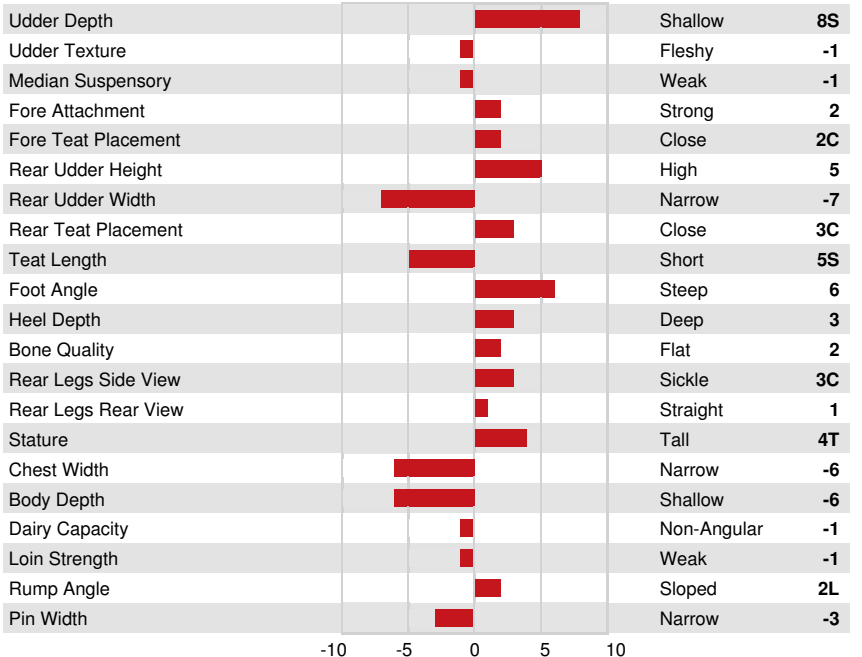

Reg. #: HO840M3151980999 aAa: 234165 DMS: 234,123
 Born: 02/13/2019 Kappa Casein: AB Beta Casein: A1A1

PRODUCTION			GPA 24*DEC	
G Herds	G Daughters	84% Rel		
Milk kg 363	Fat kg 46	Fat % +0.29	Protein kg 17	Protein % +0.04
Feed Efficiency 98	BMR 99	Methane Efficiency 95		

CONFORMATION		GPA 24*DEC	
G Herds	G Daughters	80% Rel	
Conformation	-2	Dairy Strength	-6
Mammary System	-1	Rump	-2
Feet & Legs	3		

TRENTWAY-JS RAINDROP-RED
DAM

Y-WHISPER SILVER ROYALTY
GRANDDAM

MORNINGVIEW SUPER ROXY
FOURTH DAM