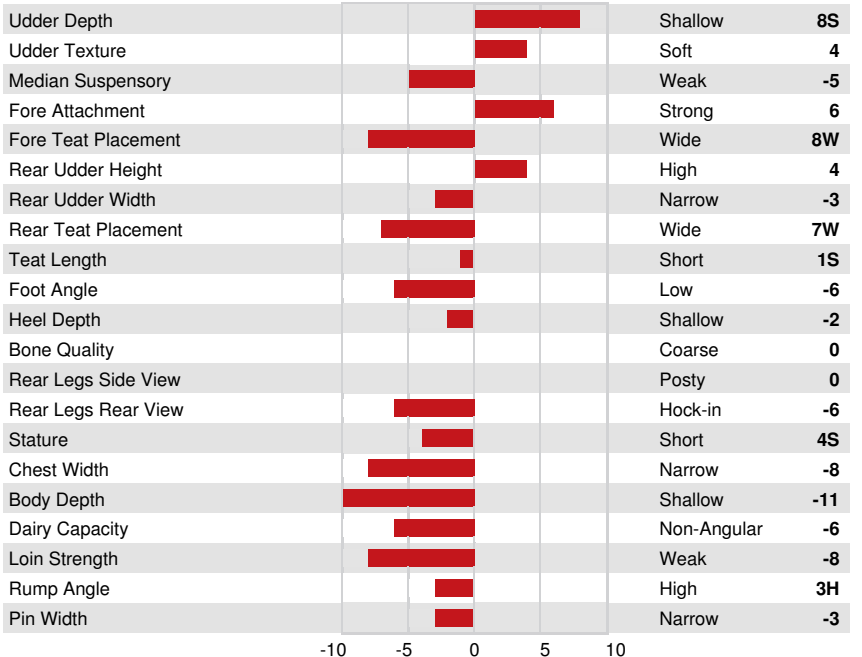

SANDY-VALLEY CHALLENGER
 EILDON-TWEED BIKINI 2*
 S-S-I MONTROSS JEDI
 ENGLAND-AMMON TM BRITANY
 MR WELCOME SSI UNO TATUM
 RICHMOND-FD S BARBARA EX-90-6YR-USA

GPA LPI +3030 PRO\$ 1861

DPF RDF BLF CNF BYF MWC CVF HH1F HH2F HH3F HH4F HH5F HH6F HCDF HMWC

CONFORMATION		GPA 24*DEC	
G Herds		G Daughters	
Conformation	-4	Dairy Strength	-11
Mammary System	5	Rump	-8
Feet & Legs	-9		

RICHMOND-FD S BARBARA
THIRD DAM

RICHMOND-FD S BARBARA
THIRD DAM

RICHMOND-FD BARBIE
FOURTH DAM