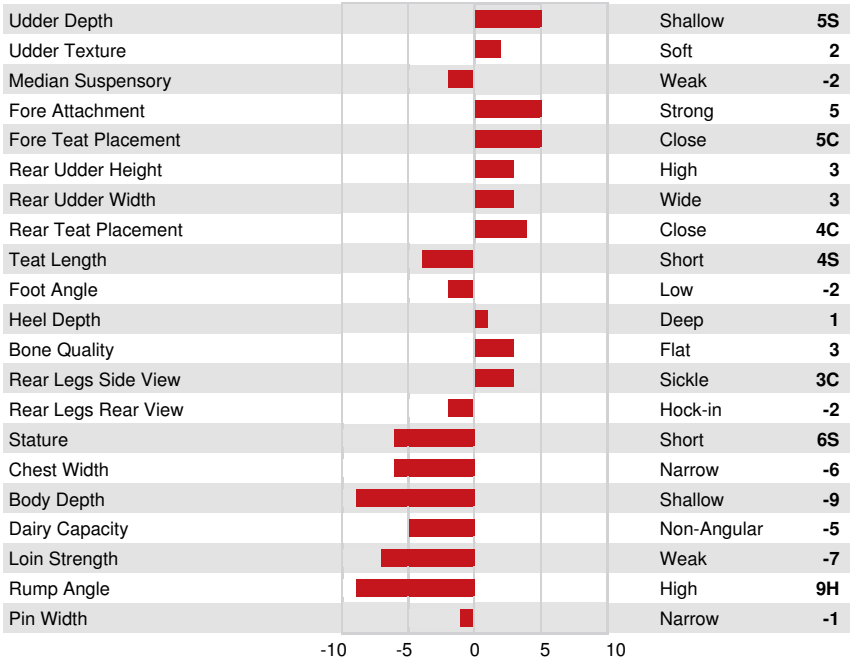

PROGENESIS MARIUS
BGP MODESTY INDEPENDENCE
BACON-HILL PETY MODESTY
VIEW-HOME MRDIAN IOWA VG-87-8YR-CAN DOM 10*
SULLY HART MERIDIAN
PINE-TREE 2149ROBST 4846 VG-87-7YR-USA DOM 3*

GPA LPI +2861 PRO$ 1315

DPF RDF BLF CNF BYF MWF CVF HH1F HH2F HH3F HH4F HH5F HH6F HCDF HMWF

Reg. #: HOCANM13098986 aAa: 423165 DMS: 345,234
Born: 05/29/2018 Kappa Casein: BB Beta Casein: A1A2

PRODUCTION			G Herds	G Daughters	86% Rel	GPA 24*DEC	
Milk kg	Fat kg	Fat %				Protein kg	Protein %
297	38	+0.23				33	+0.20
Feed Efficiency	BMR	Methane Efficiency					
96	103	104					

HEALTH & REPRODUCTION			Immunity 99	
Herd Life	103	Calf Immunity	93	
Somatic Cell Score	101	Calving Ability	107	
Daughter Fertility	100	Daughter Calving Ability	107	
Body Condition Score	99	Milking Speed	105	
Mastitis Resistance	101	Milking Temperament	104	
Lactation Persistence	98	Metabolic Disease Resistance	107	

CONFORMATION			G Herds	G Daughters	83% Rel	GPA 24*DEC	
Conformation	-2	Dairy Strength				-8	
Mammary System	5	Rump				-10	
Feet & Legs	-2						

PINE-TREE 2149ROBST 4846
THIRD DAM