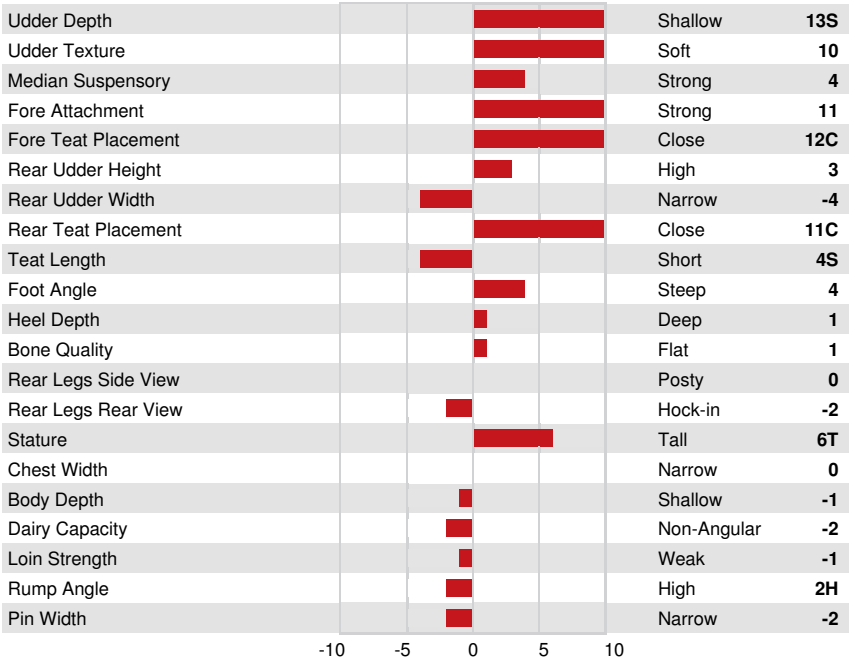

OCD 1STCLASS CALLEN
OCD BANDARES BRINLEY VG-85-3YR-CAN
WA-DEL YODER BANDARES
MS OCD DEFENDER BRINLEY GP-83-3YR-USA
S-S-I MOGUL DEFENDER
MS BOYANA UNO BRINLEY EX-92-4YR-USA

GMACE LPI +2590 PRO$ 240

DPF RDF BLF CNF BYF CVF HH1F HH2F HH3F HH4F HH5F HH6F HCDF HMWF

Reg. #: HOCANM13098864 aAa: 243165 DMS: 234,123
Born: 04/25/2018 Kappa Casein: BE Beta Casein: A1A2

PRODUCTION			GMACE 24*DEC	
Milk kg	Fat kg	Fat %	Protein kg	Protein %
-840	0	+0.31	-27	+0.01
Feed Efficiency	BMR	Methane Efficiency		
104	95			

HEALTH & REPRODUCTION		Immunity
Herd Life	98	Calf Immunity 101
Somatic Cell Score	96	Calving Ability 106
Daughter Fertility	102	Daughter Calving Ability 106
Body Condition Score	99	Milking Speed 115
Mastitis Resistance	100	Milking Temperament 100
Lactation Persistence	106	Metabolic Disease Resistance 101

CONFORMATION		GMACE 24*DEC	
Conformation	3	Dairy Strength	-1
Mammary System	5	Rump	-1
Feet & Legs	0		

OCD BANDARES BRINLEY
DAM