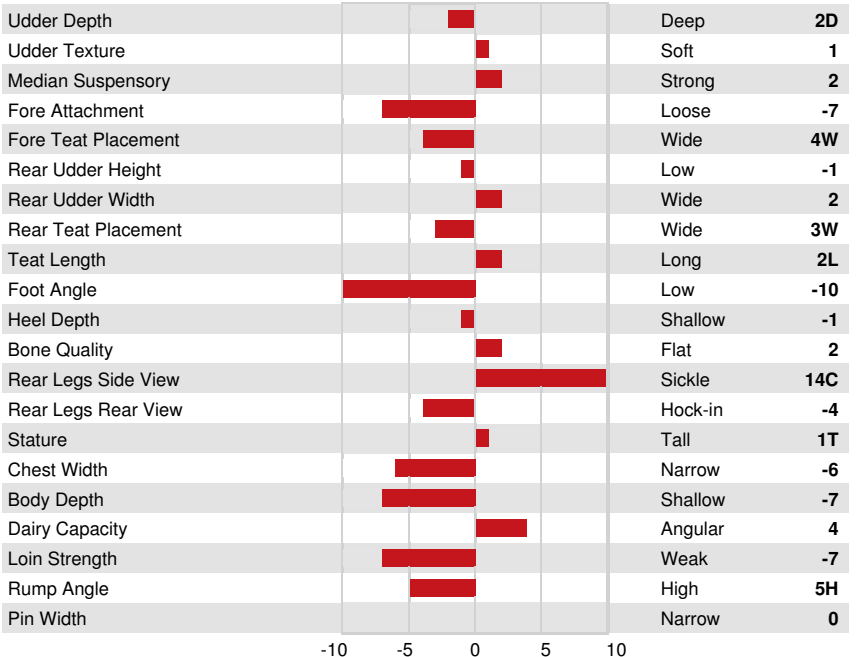

WESTCOAST GUARANTEE
SILVERRIDGE V SSHOT ERYNNE VG-87-3YR-CAN 5*
COGENT SUPERSHOT
SILVERRIDGE V MUNITION ERLINA 3*
SULLY MUNITION
VELTHUIS SG SNOW EVENT VG-87-5YR-CAN 11*

GMACE LPI +3181 PRO$ 1722

DPF RDF BLF CNF BYF CVF HH1F HH2F HH3F HH4F HH5F HH6F HCDF HMWF

Reg. #: HOCANM12857488 aAa: 423156 DMS: 123,234
Born: 01/06/2018 Kappa Casein: BB Beta Casein: A2A2

PRODUCTION			GMACE 24*DEC	
88 Herds 639 Daughters 93% Rel				
Milk kg	Fat kg	Fat %	Protein kg	Protein %
1641	88	+0.19	84	+0.25
Feed Efficiency	BMR	Methane Efficiency		
95	98	97		

HEALTH & REPRODUCTION		Immunity
Herd Life	104	Calf Immunity 92
Somatic Cell Score	102	Calving Ability 104
Daughter Fertility	97	Daughter Calving Ability 102
Body Condition Score	94	Milking Speed 93
Mastitis Resistance	105	Milking Temperament 99
Lactation Persistence	99	Metabolic Disease Resistance 102

CONFORMATION		GMACE 24*DEC	
42 Herds 142 Daughters 89% Rel			
Conformation	-5	Dairy Strength	-4
Mammary System	-2	Rump	-6
Feet & Legs	-4		

VELTHUIS SG SNOW EVENT
THIRD DAM