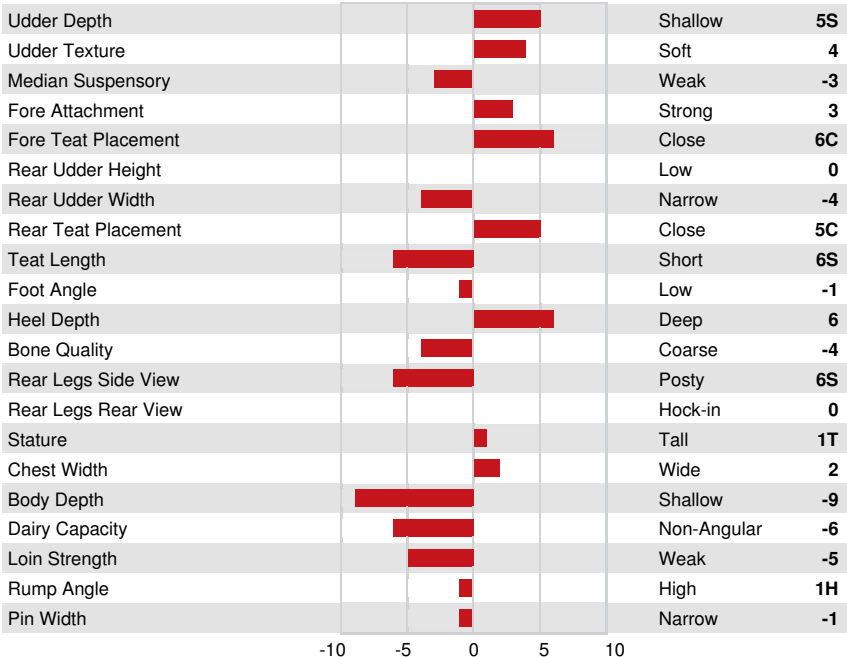

PROGENESIS FORTUNE
LEANINGHOUSE SILVR 21181 VG-87-3YR-USA
SEAGULL-BAY SILVER
PLAYBALL JL BUBBLES VG-85-2YR-USA
SEAGULL-BAY SUPERSIRE
PLAYBALL MNOM BOUNTY VG-88-7YR-USA

GPA LPI +3002 PRO$ 1690

DPF RDF BLF CNF BYF CVF HH1F HH2F HH3F HH4F HH5F HH6F HCDF HMWF

Reg. #: HO840M3138922958 aAa: 423561 DMS: 345
Born: 06/08/2017 Kappa Casein: BB Beta Casein: A2A2

PRODUCTION		G Herds	G Daughters	85% Rel	GPA 24*DEC				
Milk kg	462	Fat kg	65	Fat %	+0.41	Protein kg	34	Protein %	+0.15
Feed Efficiency	96	BMR	99	Methane Efficiency					

HEALTH & REPRODUCTION		Immunity 97	
Herd Life	105	Calf Immunity	93
Somatic Cell Score	106	Calving Ability	99
Daughter Fertility	103	Daughter Calving Ability	107
Body Condition Score	108	Milking Speed	103
Mastitis Resistance	105	Milking Temperament	101
Lactation Persistency	99	Metabolic Disease Resistance	105

CONFORMATION		G Herds	G Daughters	82% Rel	GPA 24*DEC	
Conformation	-3	Dairy Strength	-5			
Mammary System	0	Rump	-3			
Feet & Legs	-3					

PLAYBALL MNOM BOUNTY
THIRD DAM