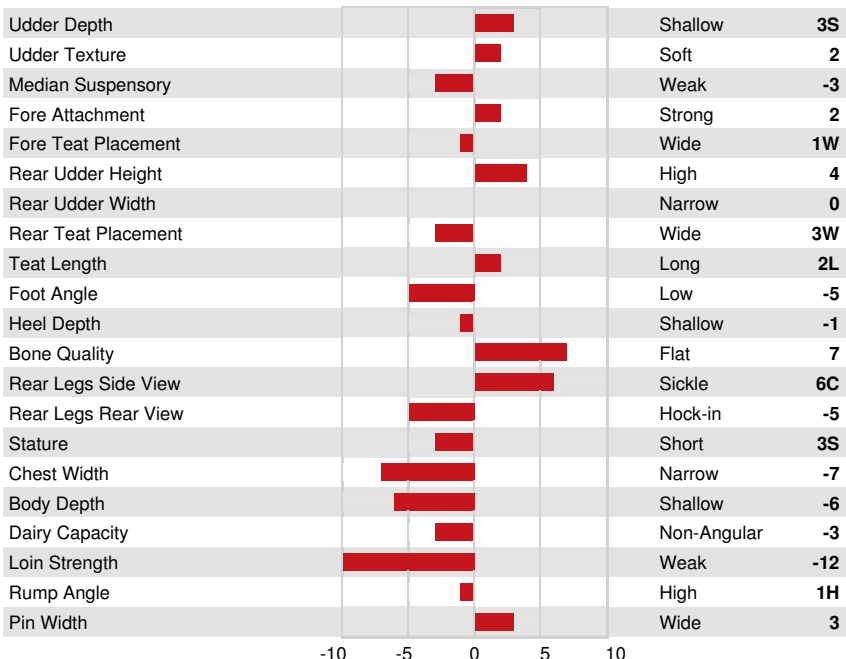

WESTCOAST GUARANTEE
 PROGENESIS MODESTY MEDINA GP-83-5YR-USA 1*
 BACON-HILL PETY MODESTY
 PEAK BOMBERO MAXIMA VG-87-6YR-USA DOM
 RICHMOND-FD EL BOMBERO
 BRYHILL RANSOM MARQUISE GP-83-2YR-USA DOM 1*

GPA LPI +3274 PRO\$ 2128

CONFORMATION		G Herds G Daughters 82% Rel		GPA 24*DEC	
Conformation	-1	Dairy Strength	-8		
Mammary System	4	Rump	-5		
Feet & Legs	-1				

PEAK BOMBERO MAXIMA
 GRANDDAM