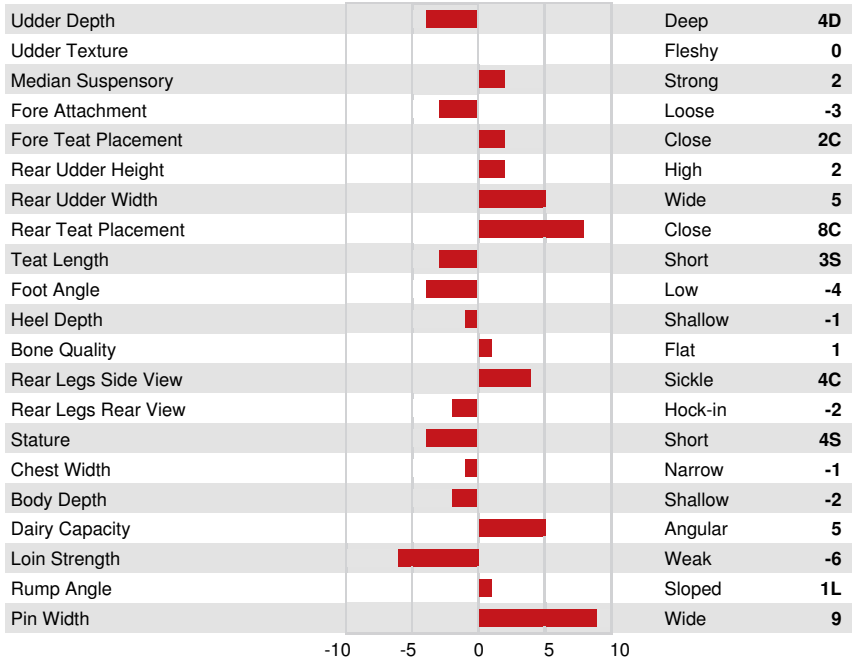

SILVERRIDGE V IMAX
STE ODILE SUPERSHOT ELECTRA VG-85-3YR-CAN 12*
COGENT SUPERSHOT
STE ODILE MUNITION ELSA GP-83-2YR-CAN 2*
SULLY MUNITION
STE ODILE SNOWMAN MOD EMERAUDE GP-84-2YR-CAN 1*

GPA LPI +2941 PRO$ 1343

DPF RDF BLF CNF BYF MWF CVF HH1F HH2F HH3F HH4F HH5F HH6F HCDF HMWF

Reg. #: HOCANM110550168 aAa: 345126 DMS: 345
Born: 07/03/2017 Kappa Casein: AB Beta Casein: A2A2

PRODUCTION			G Herds	G Daughters	88% Rel	GPA 24*DEC	
Milk kg	Fat kg	Fat %				Protein kg	Protein %
1821	54	-0.14				62	+0.01
Feed Efficiency	BMR	Methane Efficiency					
100	100	87					

HEALTH & REPRODUCTION			Immunity	89
Herd Life	102	Calf Immunity	94	
Somatic Cell Score	100	Calving Ability	104	
Daughter Fertility	94	Daughter Calving Ability	103	
Body Condition Score	97	Milking Speed	101	
Mastitis Resistance	98	Milking Temperament	102	
Lactation Persistency	102	Metabolic Disease Resistance	98	

CONFORMATION			G Herds	G Daughters	85% Rel	GPA 24*DEC	
Conformation	0	Dairy Strength	1				
Mammary System	-2	Rump	2				
Feet & Legs	1						

STE ODILE SUPERSHOT ELECTRA
DAM