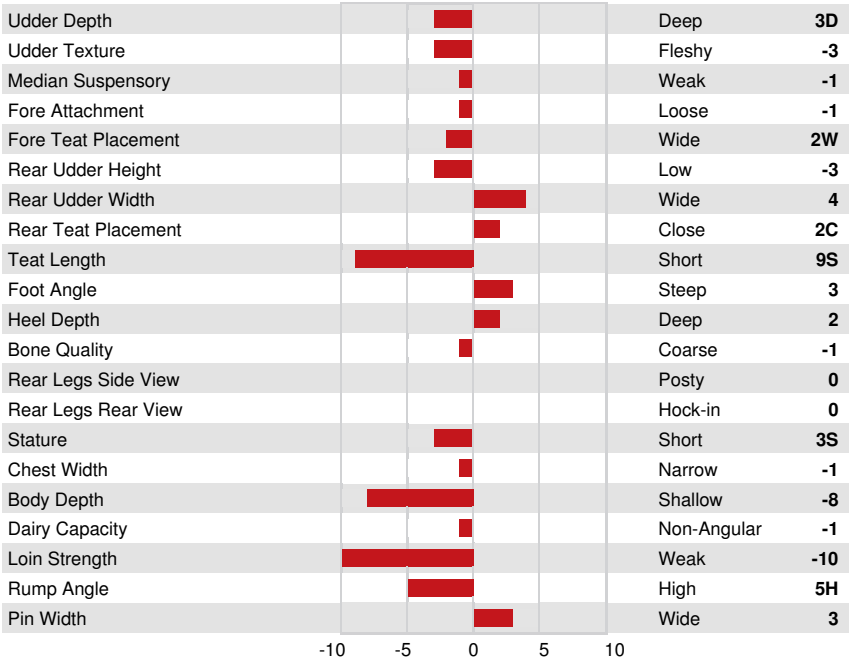

WESTCOAST GUARANTEE
SYNERGY RUBICON PERFECT GP-84-2YR-USA 10*
EDG RUBICON
SYNERGY UNO POT O GOLD VG-88-8YR-USA
AMIGHETTI NUMERO UNO
SYNERGY ALAN POKER VG-87-6YR-USA DOM

GPA LPI +3286 PRO$ 2003

DPF RDF BLF CNF BYF CVF HH1F HH2F HH3F HH4F HH5F HH6F HCDF HMWF

Reg. #: HOCANM12948903 aAa: 243615 DMS: 561
Born: 11/06/2017 Kappa Casein: AB Beta Casein: A2A2

PRODUCTION			GPA 24*DEC	
Milk kg	Fat kg	Fat %	Protein kg	Protein %
275	102	+0.79	58	+0.39
Feed Efficiency	BMR	Methane Efficiency		
98	101			

HEALTH & REPRODUCTION		Immunity
Herd Life	102	Calf Immunity 98
Somatic Cell Score	102	Calving Ability 103
Daughter Fertility	105	Daughter Calving Ability 104
Body Condition Score	100	Milking Speed 97
Mastitis Resistance	104	Milking Temperament 104
Lactation Persistence	101	Metabolic Disease Resistance 105

CONFORMATION		GPA 24*DEC	
G Herds	G Daughters	84% Rel	
Conformation	-4	Dairy Strength	-4
Mammary System	-4	Rump	-6
Feet & Legs	4		

SYNERGY RUBICON PERFECT
DAM