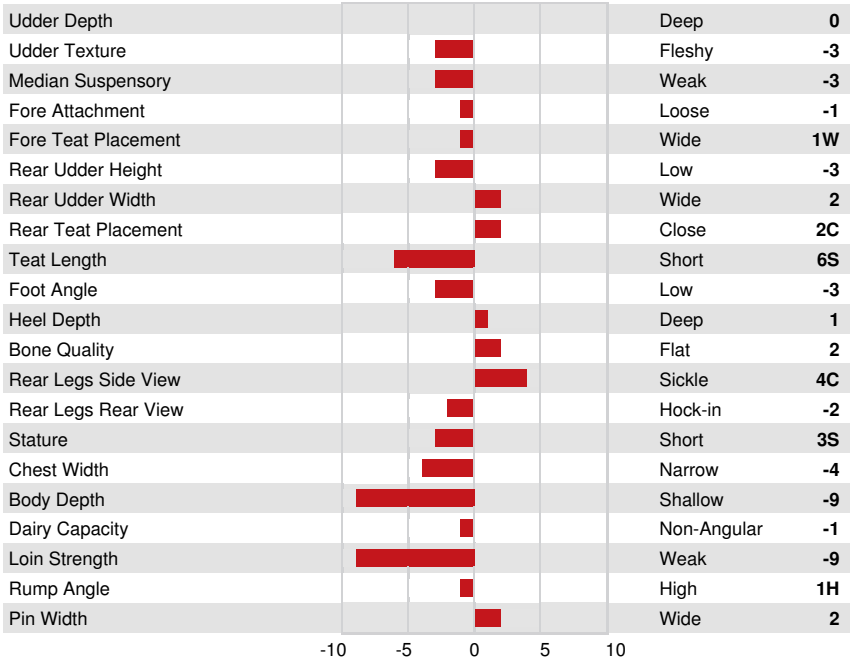

WESTCOAST GUARANTEE
SYNERGY RUBICON PERFECT GP-84-2YR-USA 10*
EDG RUBICON
SYNERGY UNO POT O GOLD VG-88-8YR-USA
AMIGHETTI NUMERO UNO
SYNERGY ALAN POKER VG-87-6YR-USA DOM

GPA LPI +3406 PRO$ 2316

DPF RDF BLF CNF BYF MWC CVF HH1F HH2F HH3F HH4F HH5F HH6F HCDF HMWC

Reg. #: HOCANM12948846 aAa: 423165 DMS: 234,123
Born: 10/23/2017 Kappa Casein: AB Beta Casein: A2A2

PRODUCTION			GPA 24*DEC	
Milk kg	Fat kg	Fat %	Protein kg	Protein %
268	85	+0.65	54	+0.36
Feed Efficiency	BMR	Methane Efficiency		
107	98			

HEALTH & REPRODUCTION		Immunity
Herd Life	105	Calf Immunity 97
Somatic Cell Score	106	Calving Ability 103
Daughter Fertility	108	Daughter Calving Ability 106
Body Condition Score	99	Milking Speed 94
Mastitis Resistance	107	Milking Temperament 104
Lactation Persistence	103	Metabolic Disease Resistance 103

CONFORMATION		GPA 24*DEC	
G Herds	G Daughters	84% Rel	
Conformation	-4	Dairy Strength	-6
Mammary System	-3	Rump	-4
Feet & Legs	2		

SYNERGY RUBICON PERFECT DAM