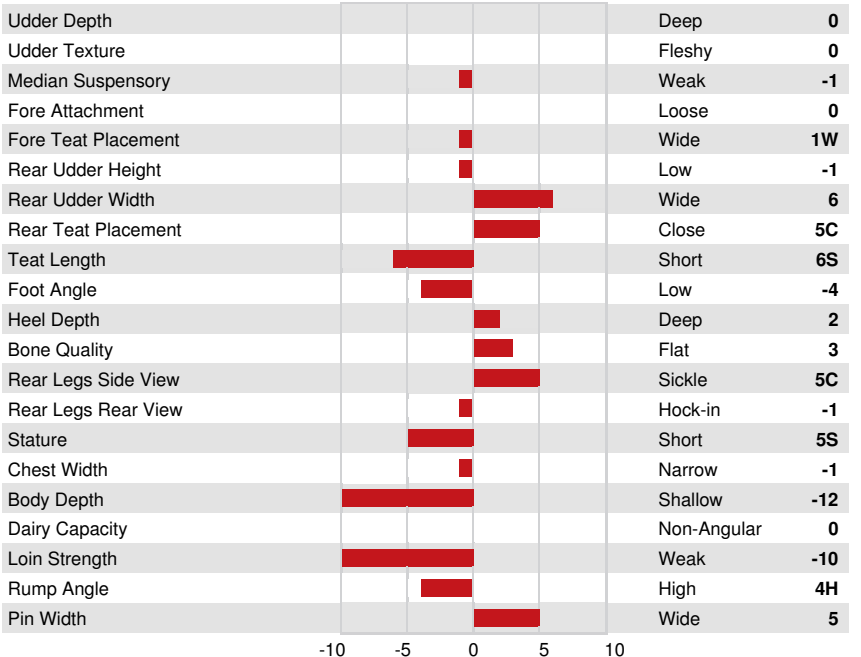

WESTCOAST GUARANTEE  
 SYNERGY RUBICON PERFECT GP-84-2YR-USA 10\*  
 EDG RUBICON  
 SYNERGY UNO POT O GOLD VG-88-8YR-USA  
 AMIGHETTI NUMERO UNO  
 SYNERGY ALAN POKER VG-87-6YR-USA DOM

**GMACE LPI +3362 PRO\$ 2222**

DPF RDF BLF CNF BYF CVF HH1F HH2F HH3F HH4F HH5F HH6F HCDF HMWF

Reg. #: HOCANM12948845 aAa: 243165 DMS: 123,135  
 Born: 10/23/2017 Kappa Casein: AA Beta Casein: A2A2

PRODUCTION			GMACE 24*DEC	
55 Herds 337 Daughters 93% Rel				
Milk kg	Fat kg	Fat %	Protein kg	Protein %
698	82	+0.44	62	+0.31
Feed Efficiency	BMR	Methane Efficiency		
98	100	103		

CONFORMATION		GMACE 24*DEC	
24 Herds 103 Daughters 90% Rel			
Conformation	-1	Dairy Strength	-5
Mammary System	0	Rump	-5
Feet & Legs	4		

SYNERGY RUBICON PERFECT  
DAM

SYNERGY UNO POT O GOLD  
GRANDDAM