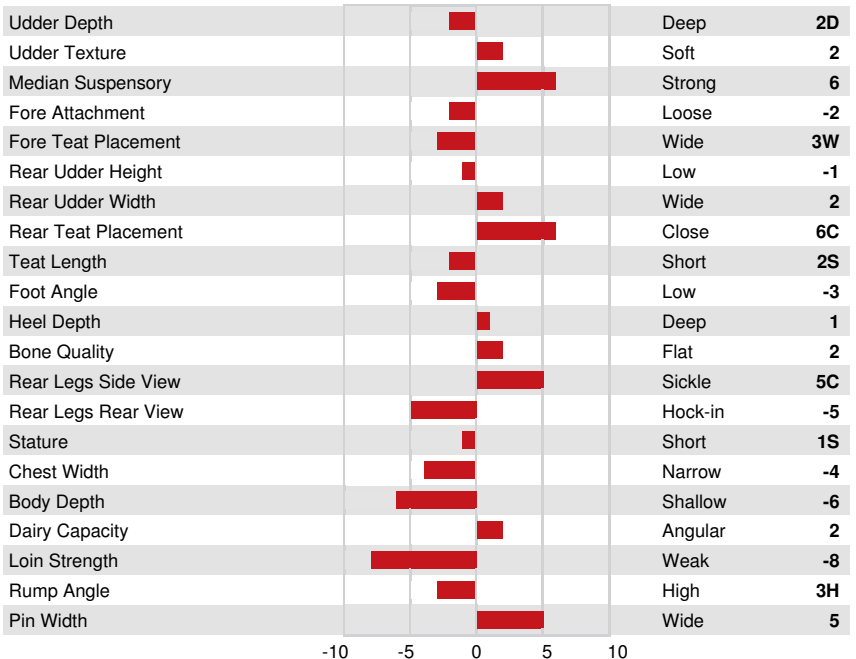

WESTCOAST GUARANTEE
STE ODILE SUPERSHOT ELECTRA VG-85-3YR-CAN 12*
COGENT SUPERSHOT
STE ODILE MUNITION ELSA GP-83-2YR-CAN 2*
SULLY MUNITION
STE ODILE SNOWMAN MOD EMERAUDE GP-84-2YR-CAN 1*

GMACE LPI +3018 PRO$ 1348

DPF RDF BLF CNF BYF MWC CVF HH1F HH2F HH3F HH4F HH5F HH6F HCDF HMWC

Reg. #: HOCANM12857957 aAa: 432561 DMS: 345
Born: 10/14/2017 Kappa Casein: AB Beta Casein: A2A2

PRODUCTION 19 Herds 123 Daughters 92% Rel GMACE 24*DEC

Milk kg	Fat kg	Fat %	Protein kg	Protein %
1079	38	-0.04	68	+0.26
Feed Efficiency	BMR	Methane Efficiency		
97	100	99		

HEALTH & REPRODUCTION Immunity 103

Herd Life	103	Calf Immunity	102
Somatic Cell Score	102	Calving Ability	103
Daughter Fertility	101	Daughter Calving Ability	102
Body Condition Score	97	Milking Speed	95
Mastitis Resistance	105	Milking Temperament	104
Lactation Persistency	102	Metabolic Disease Resistance	106

CONFORMATION G Herds G Daughters 85% Rel GPA 24*DEC

Conformation	-3	Dairy Strength	-3
Mammary System	0	Rump	-3
Feet & Legs	-2		

STE ODILE SUPERSHOT ELECTRA
DAM