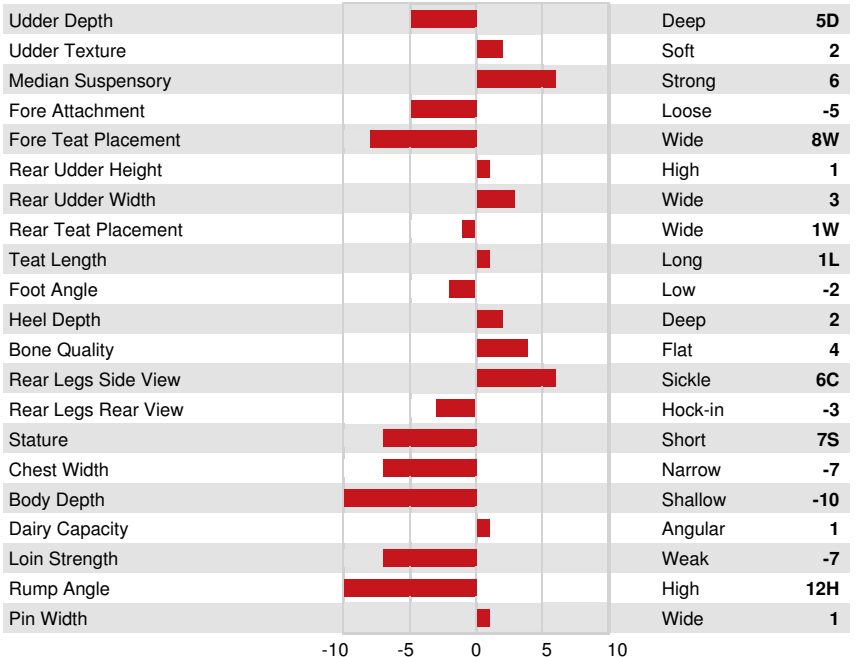

CONFORMATION

160 Herds 682 Daughters 90% Rel GMACE 24*DEC

Conformation	-3	Dairy Strength	-8
Mammary System	1	Rump	-9
Feet & Legs	0		

STE ODILE SUPERSHOT ELECTRA
DAM