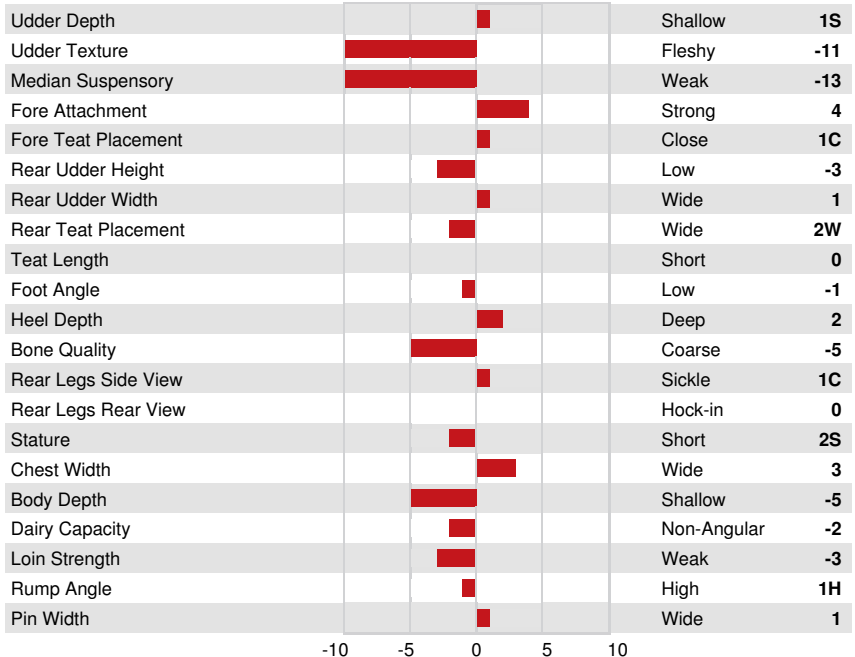

Daughter Average (ME) Milk **12,269 kg** Fat **560 kg** Protein **440 kg**

HEALTH & REPRODUCTION

Immunity 107

Herd Life	103	Calf Immunity	107
Somatic Cell Score	108	Calving Ability	99
Daughter Fertility	111	Daughter Calving Ability	105
Body Condition Score	109	Milking Speed	94
Mastitis Resistance	107	Milking Temperament	96
Lactation Persistence	99	Metabolic Disease Resistance	107

CONFORMATION

15 Herds 39 Daughters 90% Rel

GEBV 24*DEC

Conformation	-1	Dairy Strength	-2
Mammary System	-2	Rump	0
Feet & Legs	2	GP or Better %	62

IHG WINNEY JEROD 55380
GRANDDAM

WELCOME BILLION WIOMMI
FOURTH DAM