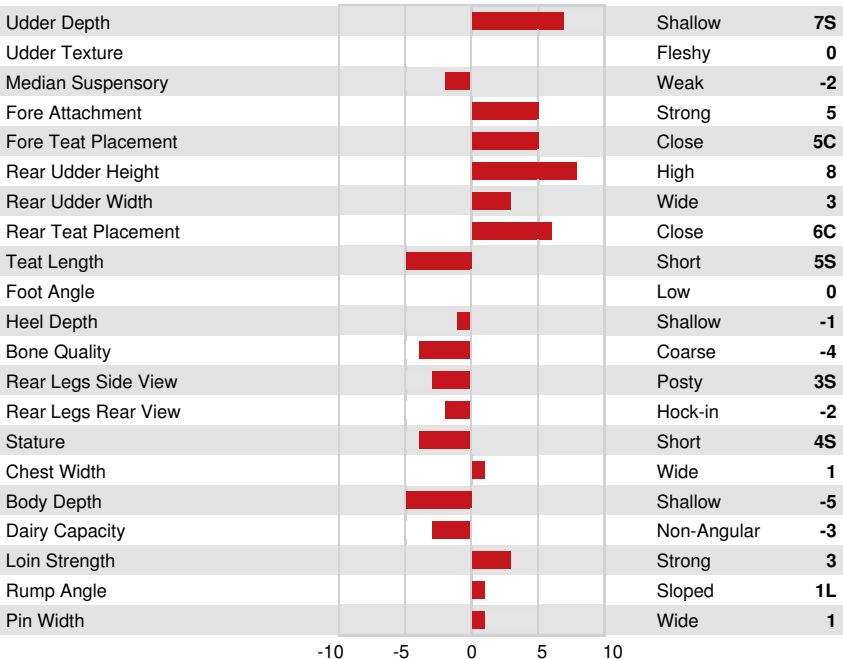

Milk kg	Fat kg	Fat %	Protein kg	Protein %
440	41	+0.19	20	+0.04
Feed Efficiency	BMR	Methane Efficiency		
107	100	97		

Daughter Average (ME) Milk 12,109 kg Fat 507 kg Protein 396 kg

HEALTH & REPRODUCTION Immunity 93

Herd Life	104	Calf Immunity	89
Somatic Cell Score	97	Calving Ability	104
Daughter Fertility	97	Daughter Calving Ability	106
Body Condition Score	103	Milking Speed	103
Mastitis Resistance	97	Milking Temperament	106
Lactation Persistence	106	Metabolic Disease Resistance	103

CONFORMATION 59 Herds 87 Daughters 91% Rel GEBV 24*DEC

Conformation	4	Dairy Strength	-1
Mammary System	5	Rump	2
Feet & Legs	1	GP or Better %	61

PROGENESIS MODESTY MADRID
DAM

PROGENESIS MODESTY MADRID
DAM