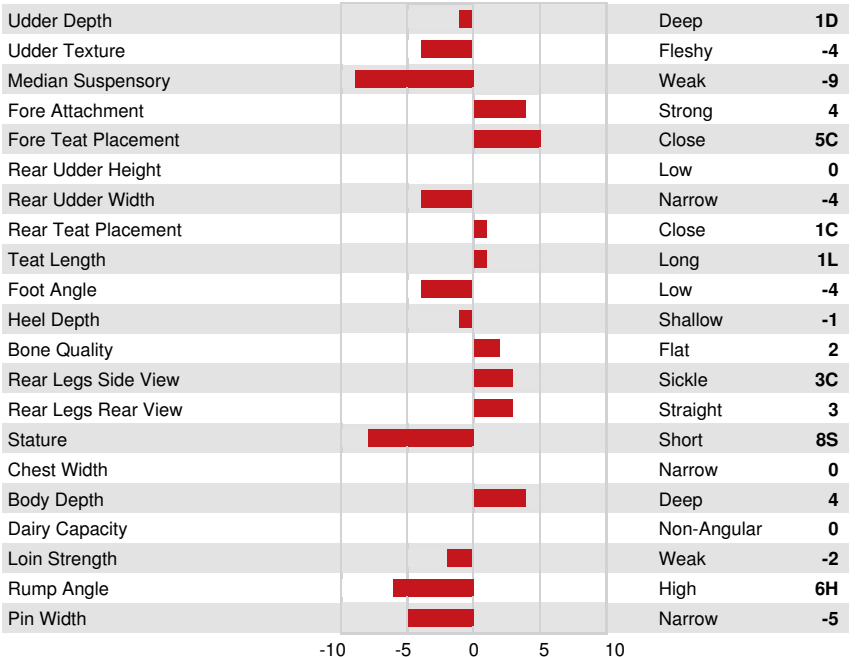

BACON-HILL PETY MODESTY
SANDY-VALLEY MG CALAMITY EX-92-4YR-USA
MOUNTFIELD SSI DCY MOGUL
LARCREST CALIA VG-86-2YR-USA
ROYLANE SOCRA ROBUST
LARCREST COMETS VG-87-5YR-USA 9*

GMACE LPI +2889 PRO$ 1029

DPF RDF BLF CNF BYF CVF HH1F HH2F HH3F HH4F HH5F HH6F HCDF HMWF

Reg. #: HO840M3014562183 aAa: 312456 DMS: 456,345
Born: 03/01/2016 Kappa Casein: BB Beta Casein: A2A2

PRODUCTION			GMACE 24*DEC	
Milk kg	Fat kg	Fat %	Protein kg	Protein %
-416	63	+0.73	11	+0.23
Feed Efficiency	BMR	Methane Efficiency		
94	101	99		

HEALTH & REPRODUCTION		Immunity
Herd Life	105	Calf Immunity 100
Somatic Cell Score	105	Calving Ability 103
Daughter Fertility	96	Daughter Calving Ability 102
Body Condition Score	100	Milking Speed 106
Mastitis Resistance	101	Milking Temperament 101
Lactation Persistency	95	Metabolic Disease Resistance 106

CONFORMATION		GMACE 24*DEC	
Conformation	1	Dairy Strength	0
Mammary System	1	Rump	-5
Feet & Legs	6		

SANDY-VALLEY MG CALAMITY
DAM