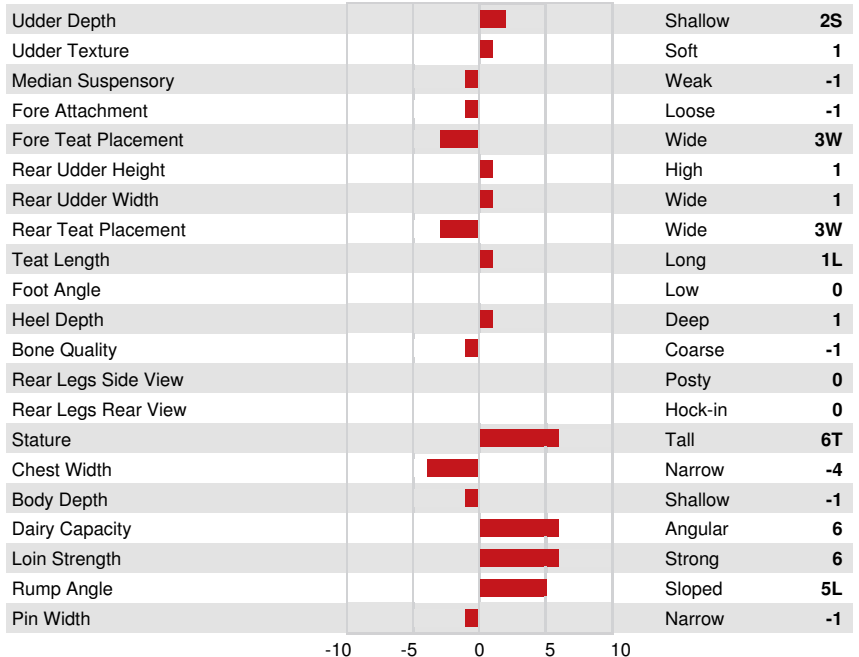

PLAIN-KNOLL DONA BAYONET
SILVERRIDGE V MUNITION ERLINA 3*
SULLY MUNITION
VELTHUIS SG SNOW EVENT VG-87-5YR-CAN 11*
FLEVO GENETICS SNOWMAN
CALBRETT PLANET EVE VG-87-7YR-CAN 18*

GPA LPI +2935 PRO$ 1115

DPF RDF BLF CNF BYF CVF HH1F HH2F HH3F HH4F HH5F HH6F HCDF HMWC%

Reg. #: HOCANM12192474 aAa: 342156 DMS: 135
Born: 06/10/2015 Kappa Casein: AB Beta Casein: A2A2

PRODUCTION 35 Herds 74 Daughters 92% Rel GMACE 24*DEC

Milk kg	Fat kg	Fat %	Protein kg	Protein %
1450	62	+0.03	49	0.00
Feed Efficiency	BMR	Methane Efficiency		
101	101			

HEALTH & REPRODUCTION Immunity 79

Herd Life	101	Calf Immunity	85
Somatic Cell Score	97	Calving Ability	93
Daughter Fertility	97	Daughter Calving Ability	98
Body Condition Score	96	Milking Speed	101
Mastitis Resistance	95	Milking Temperament	101
Lactation Persistence	106	Metabolic Disease Resistance	99

CONFORMATION G Herds G Daughters 83% Rel GPA 24*DEC

Conformation	1	Dairy Strength	2
Mammary System	0	Rump	4
Feet & Legs	-2		

VELTHUIS SG SNOW EVENT
GRANDDAM