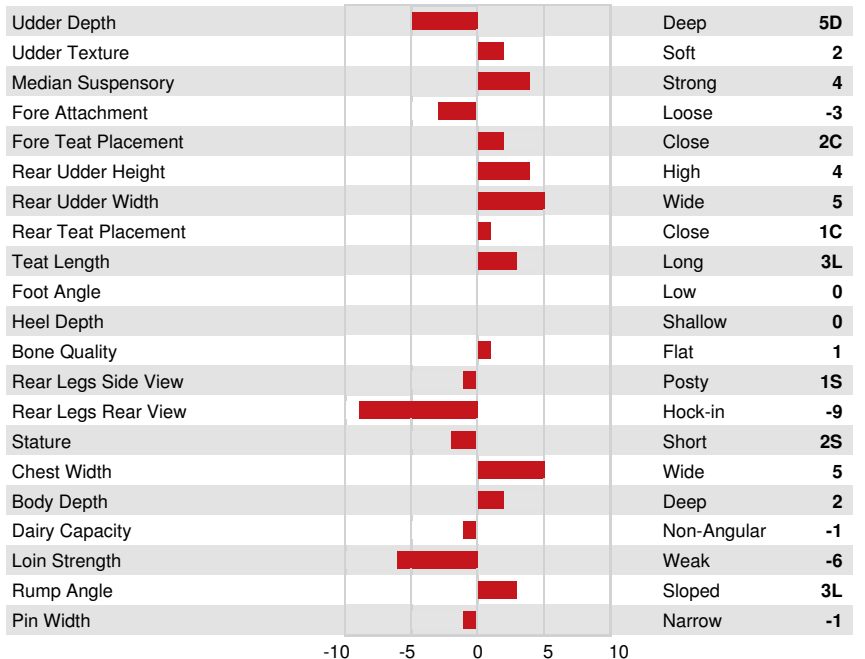

CONFORMATION		GMACE 24*DEC	
Conformation	1	Dairy Strength	2
Mammary System	2	Rump	-2
Feet & Legs	-1		

SANDY-VALLEY MORGAN CALVARY
DAM

LARCREST COMET-ETS
THIRD DAM

LARCREST COSMOPOLITAN
FOURTH DAM